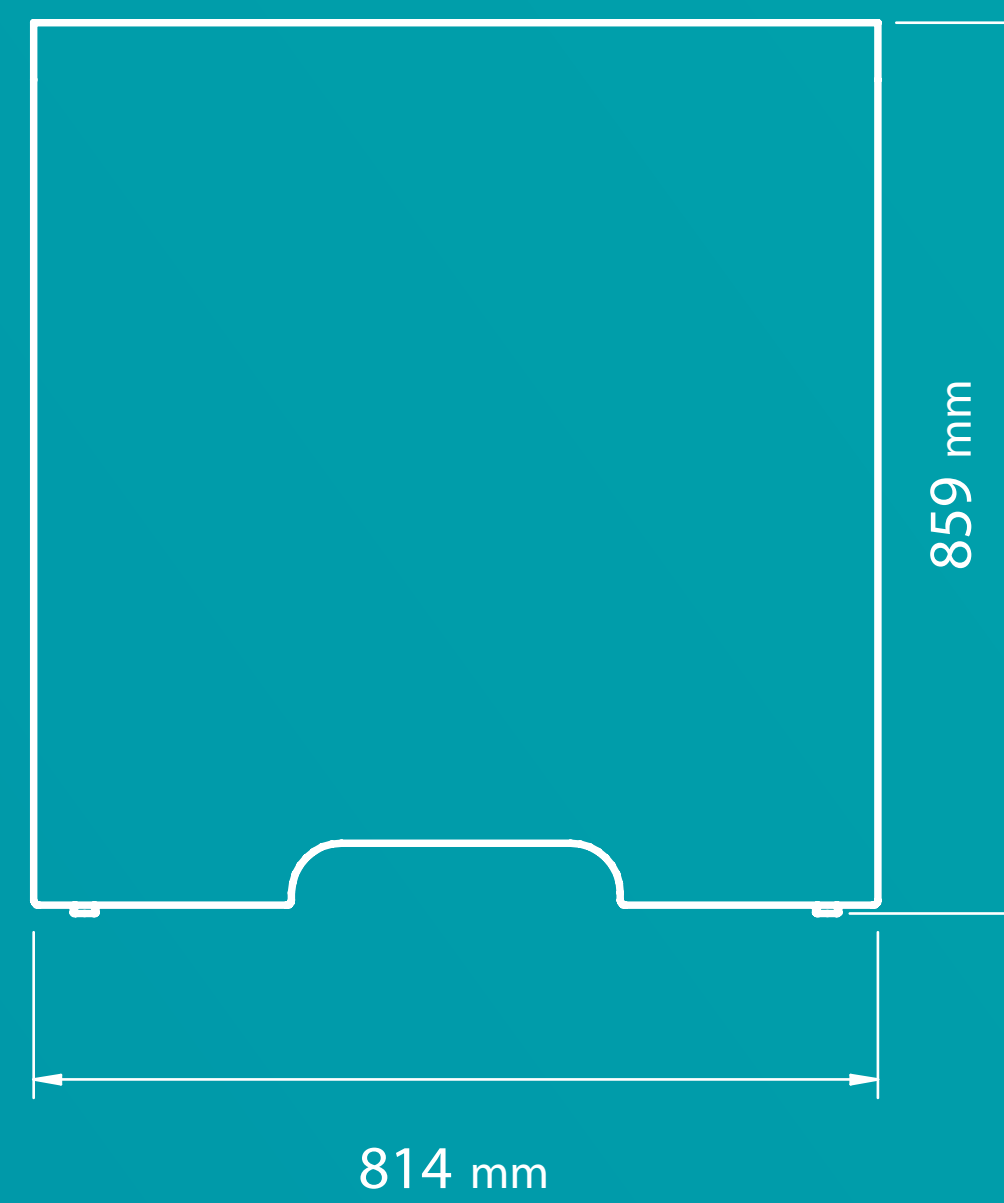

Metal

Mediaplayer

High-performance PC included

Software

Touchscreen CMS *AppSuite* pre-installed

DIMENSIONS

for 46" touchscreen display

CUSTOMIZATION (OPTIONAL)