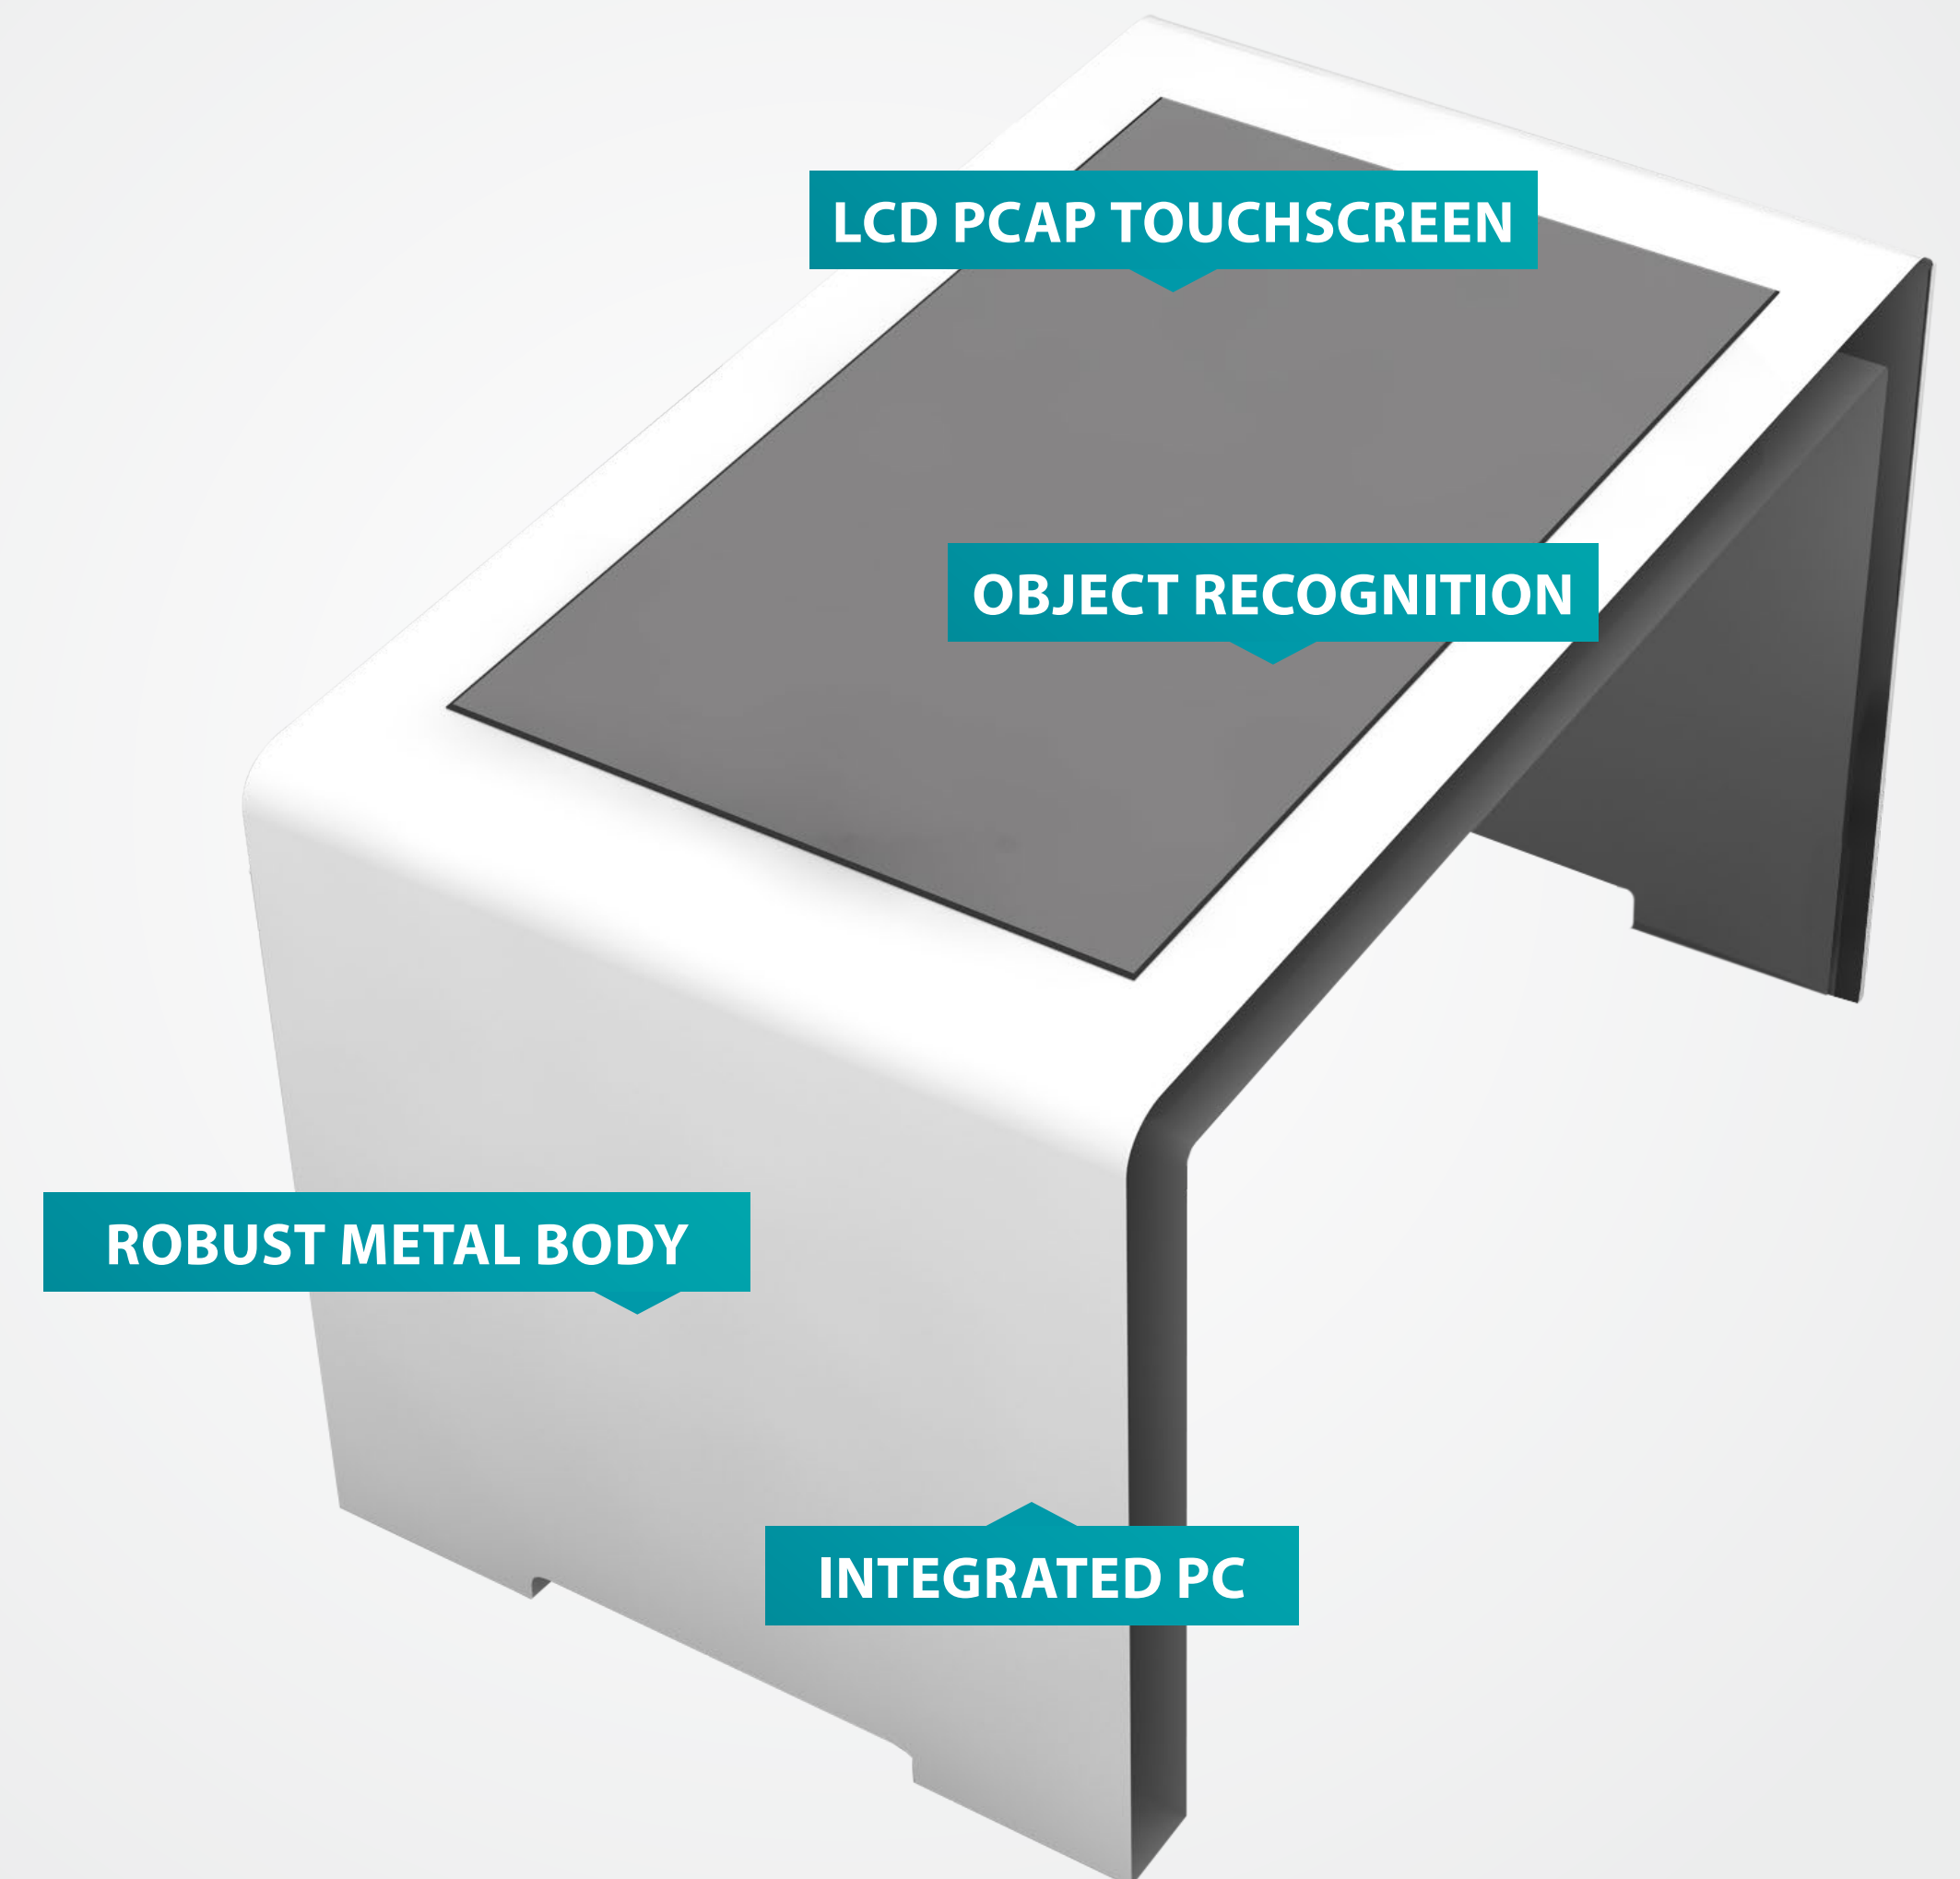

Touchscreen can be used from all four sides.

PREMIUM PCAP MULTITOUCH SENSOR

80 touch points for true multiuser experience.

HIGH-RESOLUTION DISPLAY

HD / UHD for bright and crystal clear visualization.

INNOVATIVE OBJECT RECOGNITION

Connect the physical with the digital world.

OPTIONAL INTERFACES & ADDONS

E.g. beacons, barcodes, QR, NFC, RFID.

CUSTOMIZABLE TOUCHSCREEN APPS

Available through eyefactive's AppStore.

A hand is shown holding a silver metal object, possibly a stylus or a small robot, over a white surface. The surface is covered with several colorful markers (squares and circles) in various colors like green, blue, yellow, pink, purple, and orange. Each marker has a small camera icon in the center. The background is a plain white surface.

SPECS & FEATURES

Display

32" / 43" / 46" / 49" / 55" / 65" LCD touchscreen
(flush surface)

Resolution

HD / UHD

Touch technology

PCAP (capacitive) / up to 80 touch points
Innovative object recognition

Body

Metal

Mediaplayer

High-performance PC included

Software

Touchscreen CMS *AppSuite* pre-installed

DIMENSIONS

for 46" touchscreen display

CUSTOMIZATION (OPTIONAL)