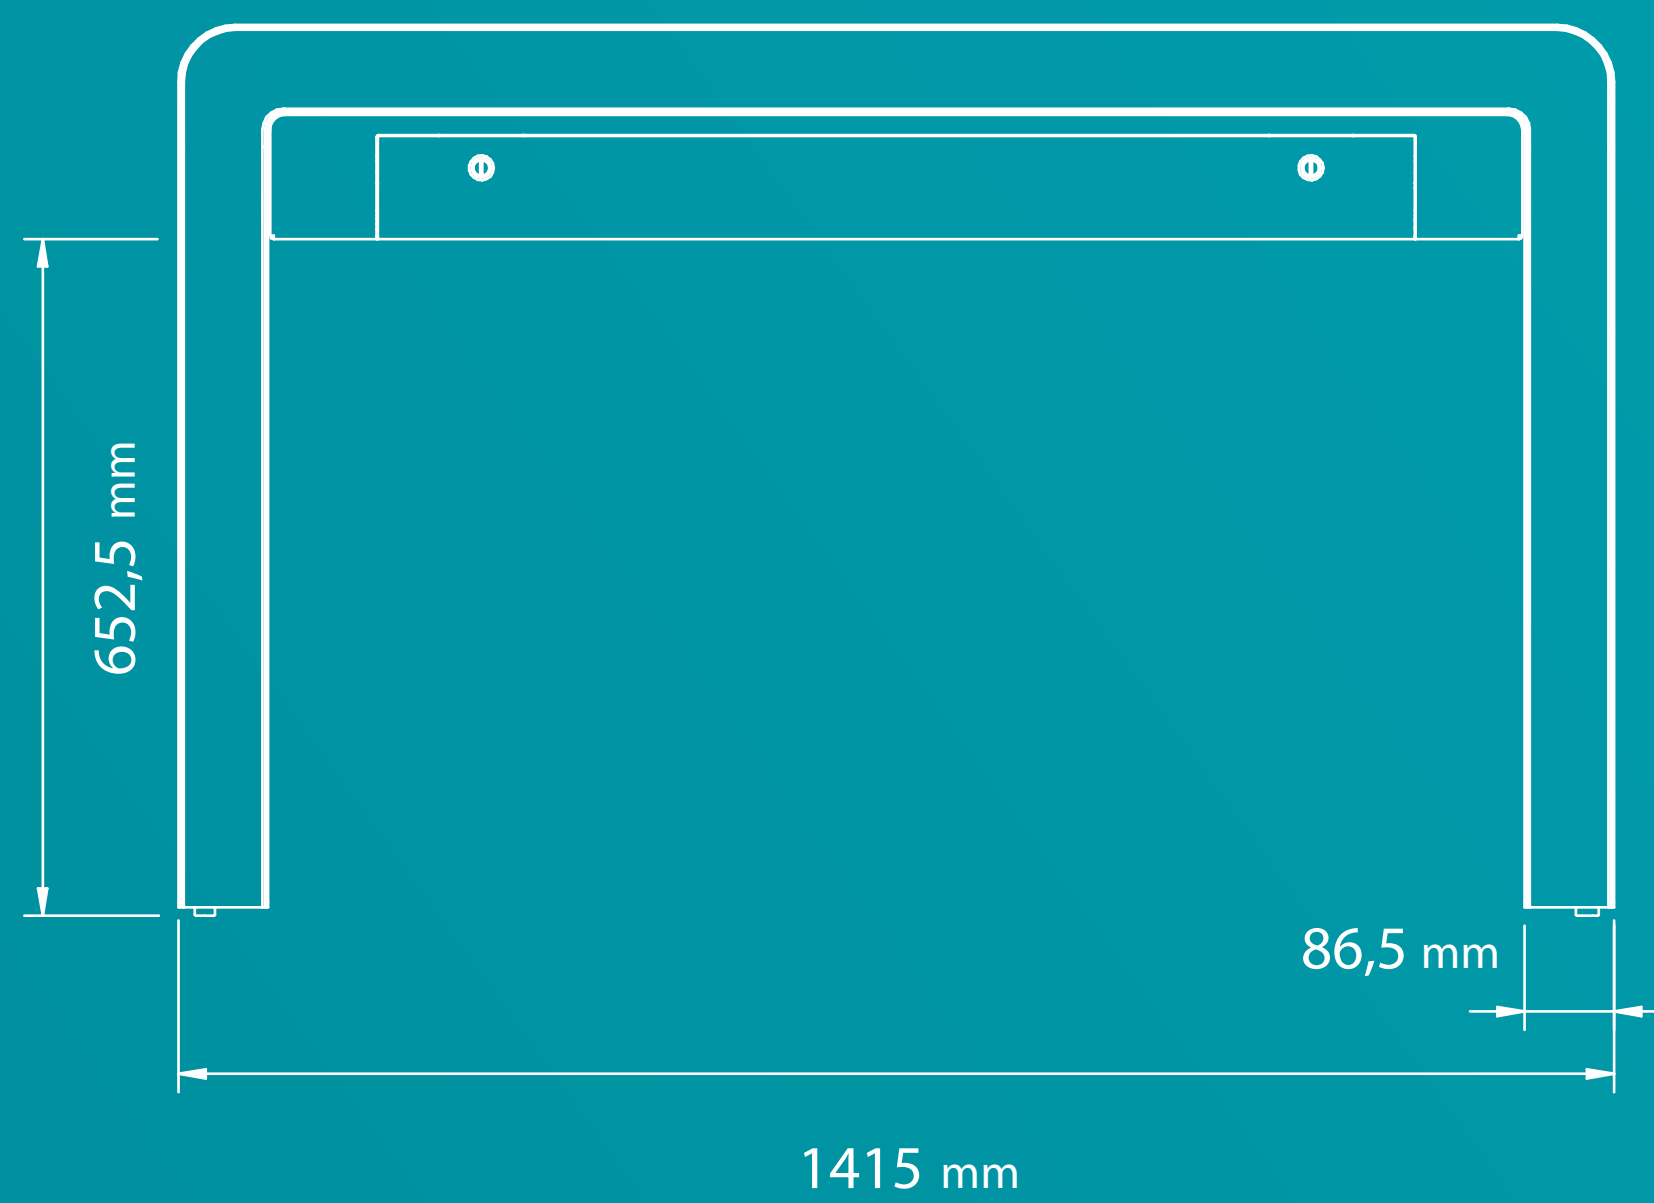

Metal

Mediaplayer

High-performance PC included

Software

Touchscreen CMS *AppSuite* pre-installed

DIMENSIONS

for 46" touchscreen display

CUSTOMIZATION (OPTIONAL)

Alpha

MultiTouch Table with Premium 3M PCAP Touch Screen

Display	Screen size	32" HD	46" HD	55" HD	55" UHD
Table in general	Weight (approx.)	113 kg	219 kg	219 kg	219 kg
	Dimensions (L × W × H)	1027 × 610 × 708 mm	1565 × 934 × 859 mm	1565 × 934 × 859 mm	1565 × 934 × 859 mm
Other	Operating Hours	24/7	24/7	24/7	24/7
	Interfaces	HDMI, USB 2.0, LAN, Audio	HDMI, USB 2.0, LAN, Audio	HDMI, USB 2.0, LAN, Audio	HDMI, USB 2.0, LAN, Audio
Flightcase, Custom-made, on rolls	Weight (approx.)	55 kg	55 kg	55 kg	55 kg
	Dimensions (L × W × H)	1540 × 880 × 900 mm	1540 × 880 × 900 mm	1540 × 880 × 900 mm	1540 × 880 × 900 mm
Transport box (Wood), for easy transport	Weight	on request	on request	on request	on request
	Dimensions (L × W × H)	1540 × 880 × 900 mm	1540 × 880 × 900 mm	1540 × 880 × 900 mm	1540 × 880 × 900 mm