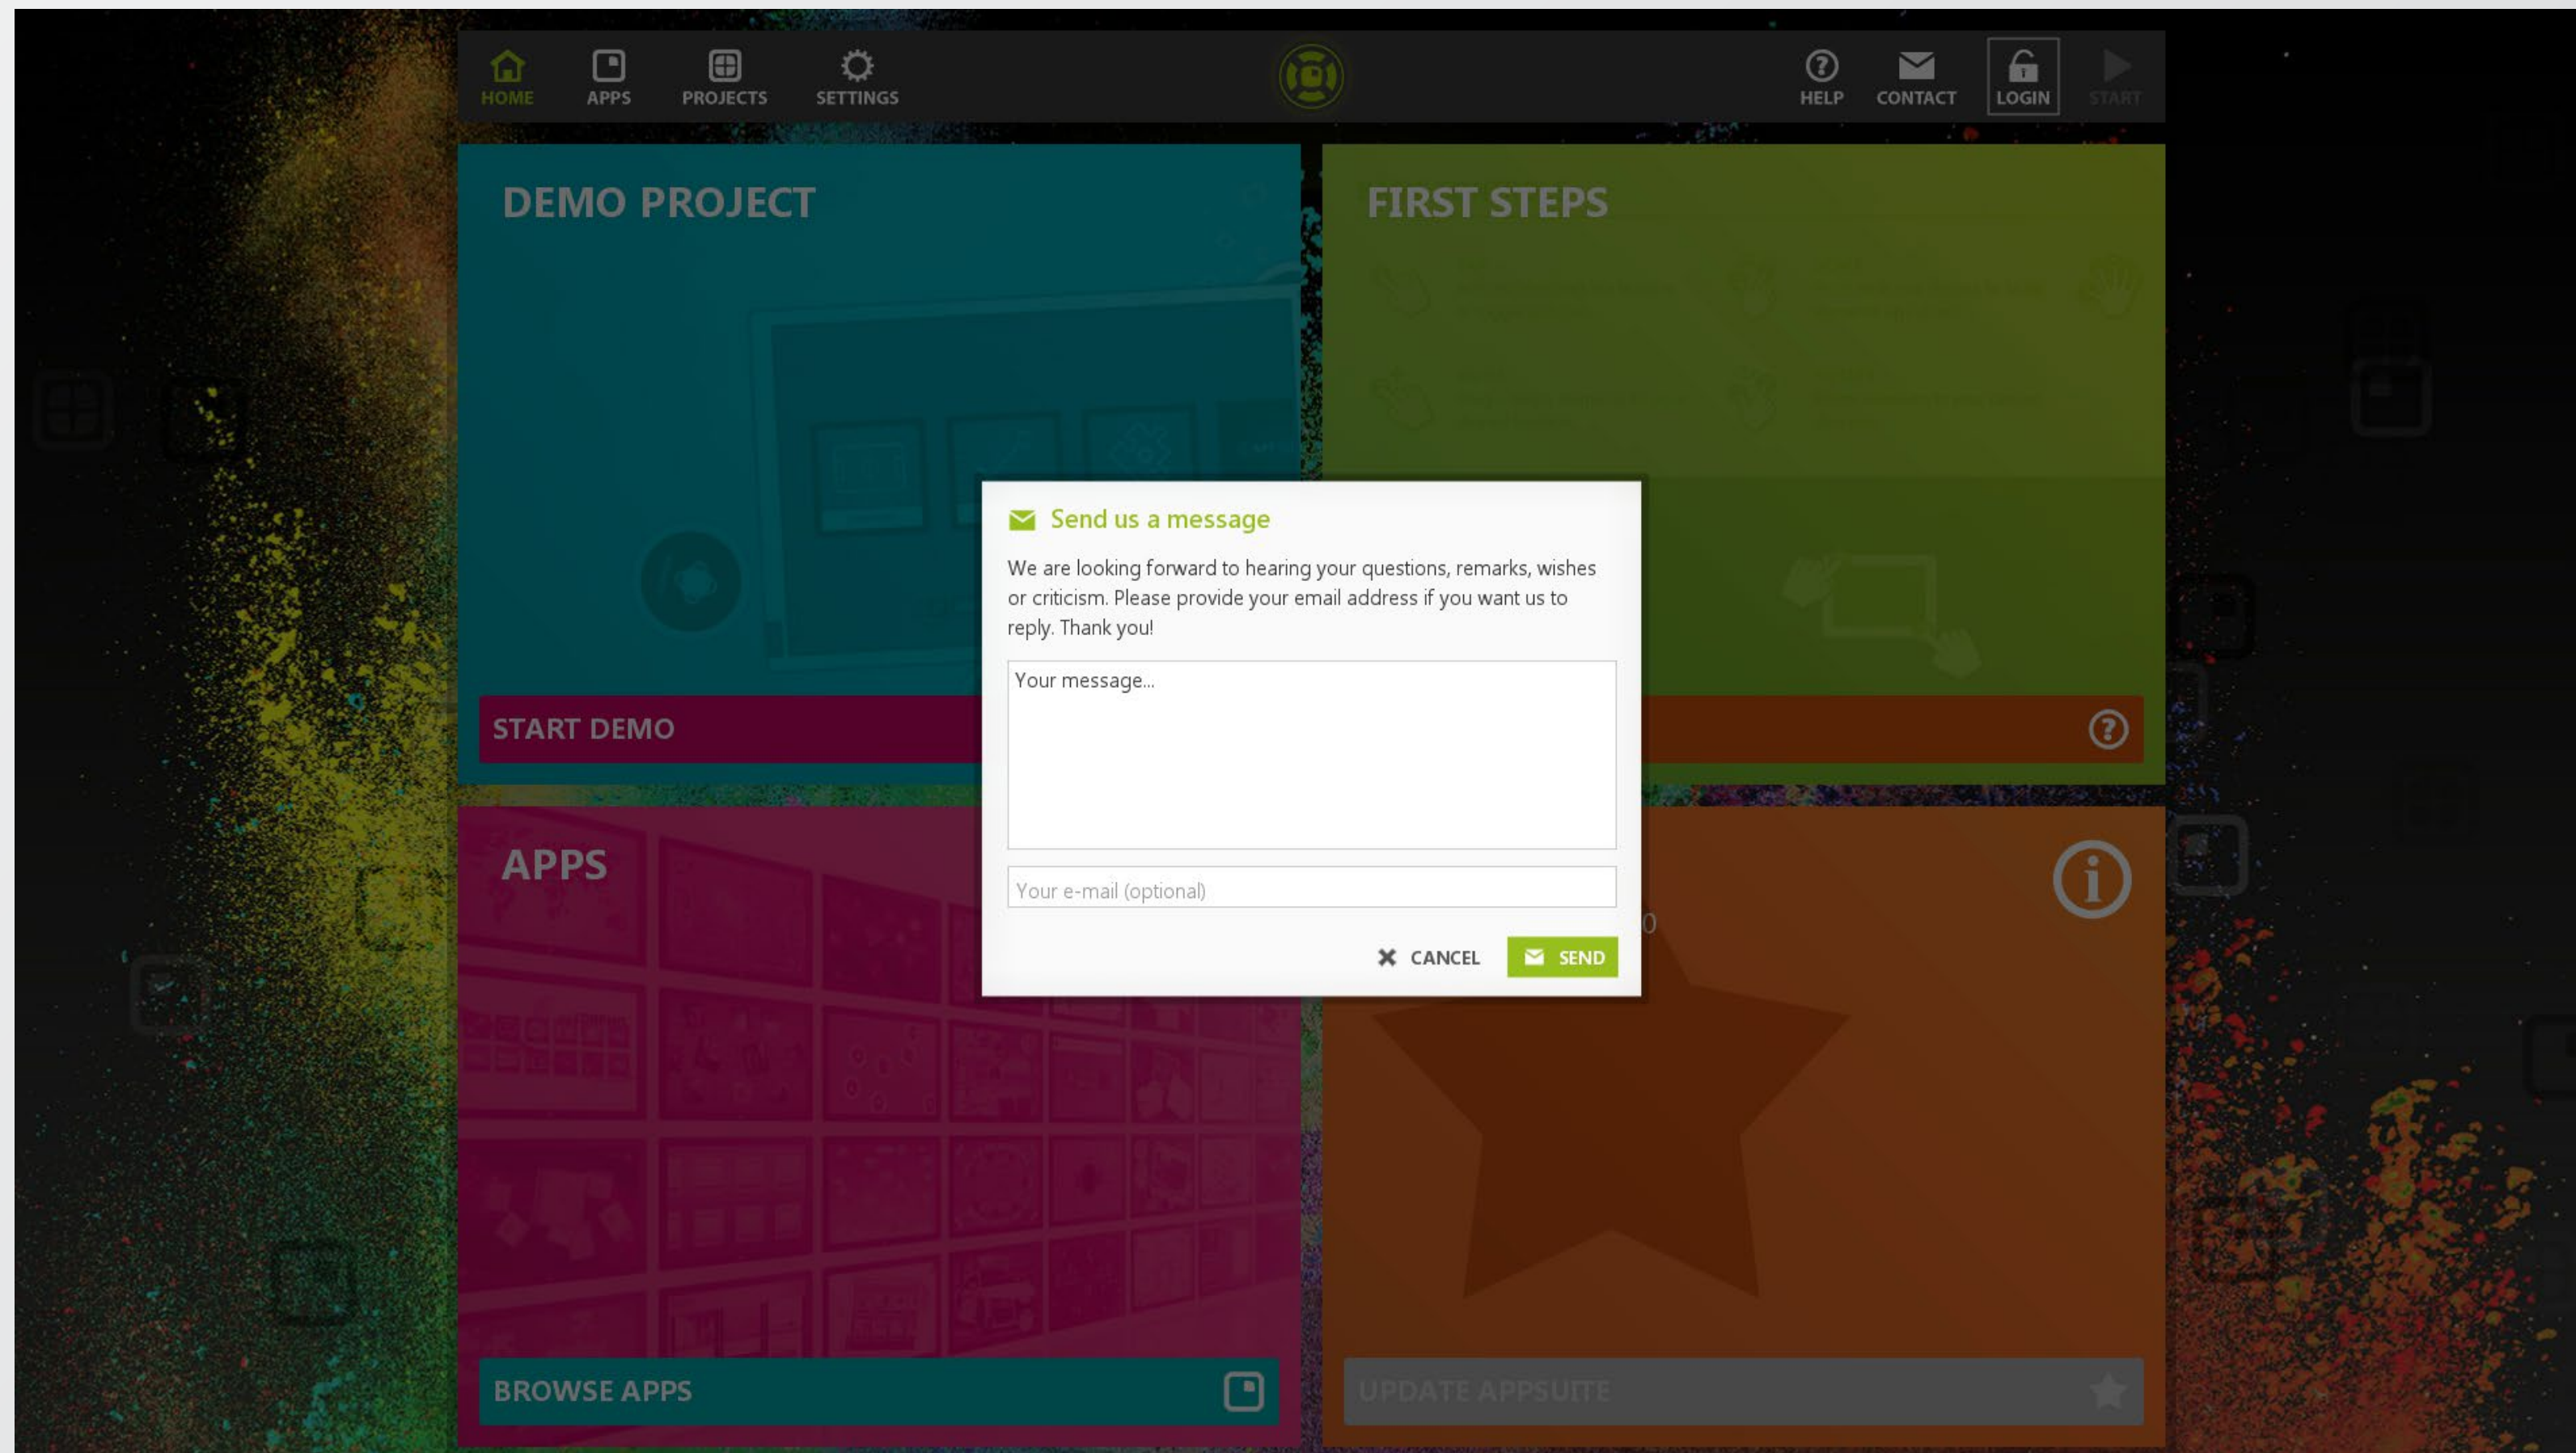

CONTACT FORM **NEW**

The new contact function makes it possible to send questions, wishes, suggestions and criticism directly from the AppSuite to us.