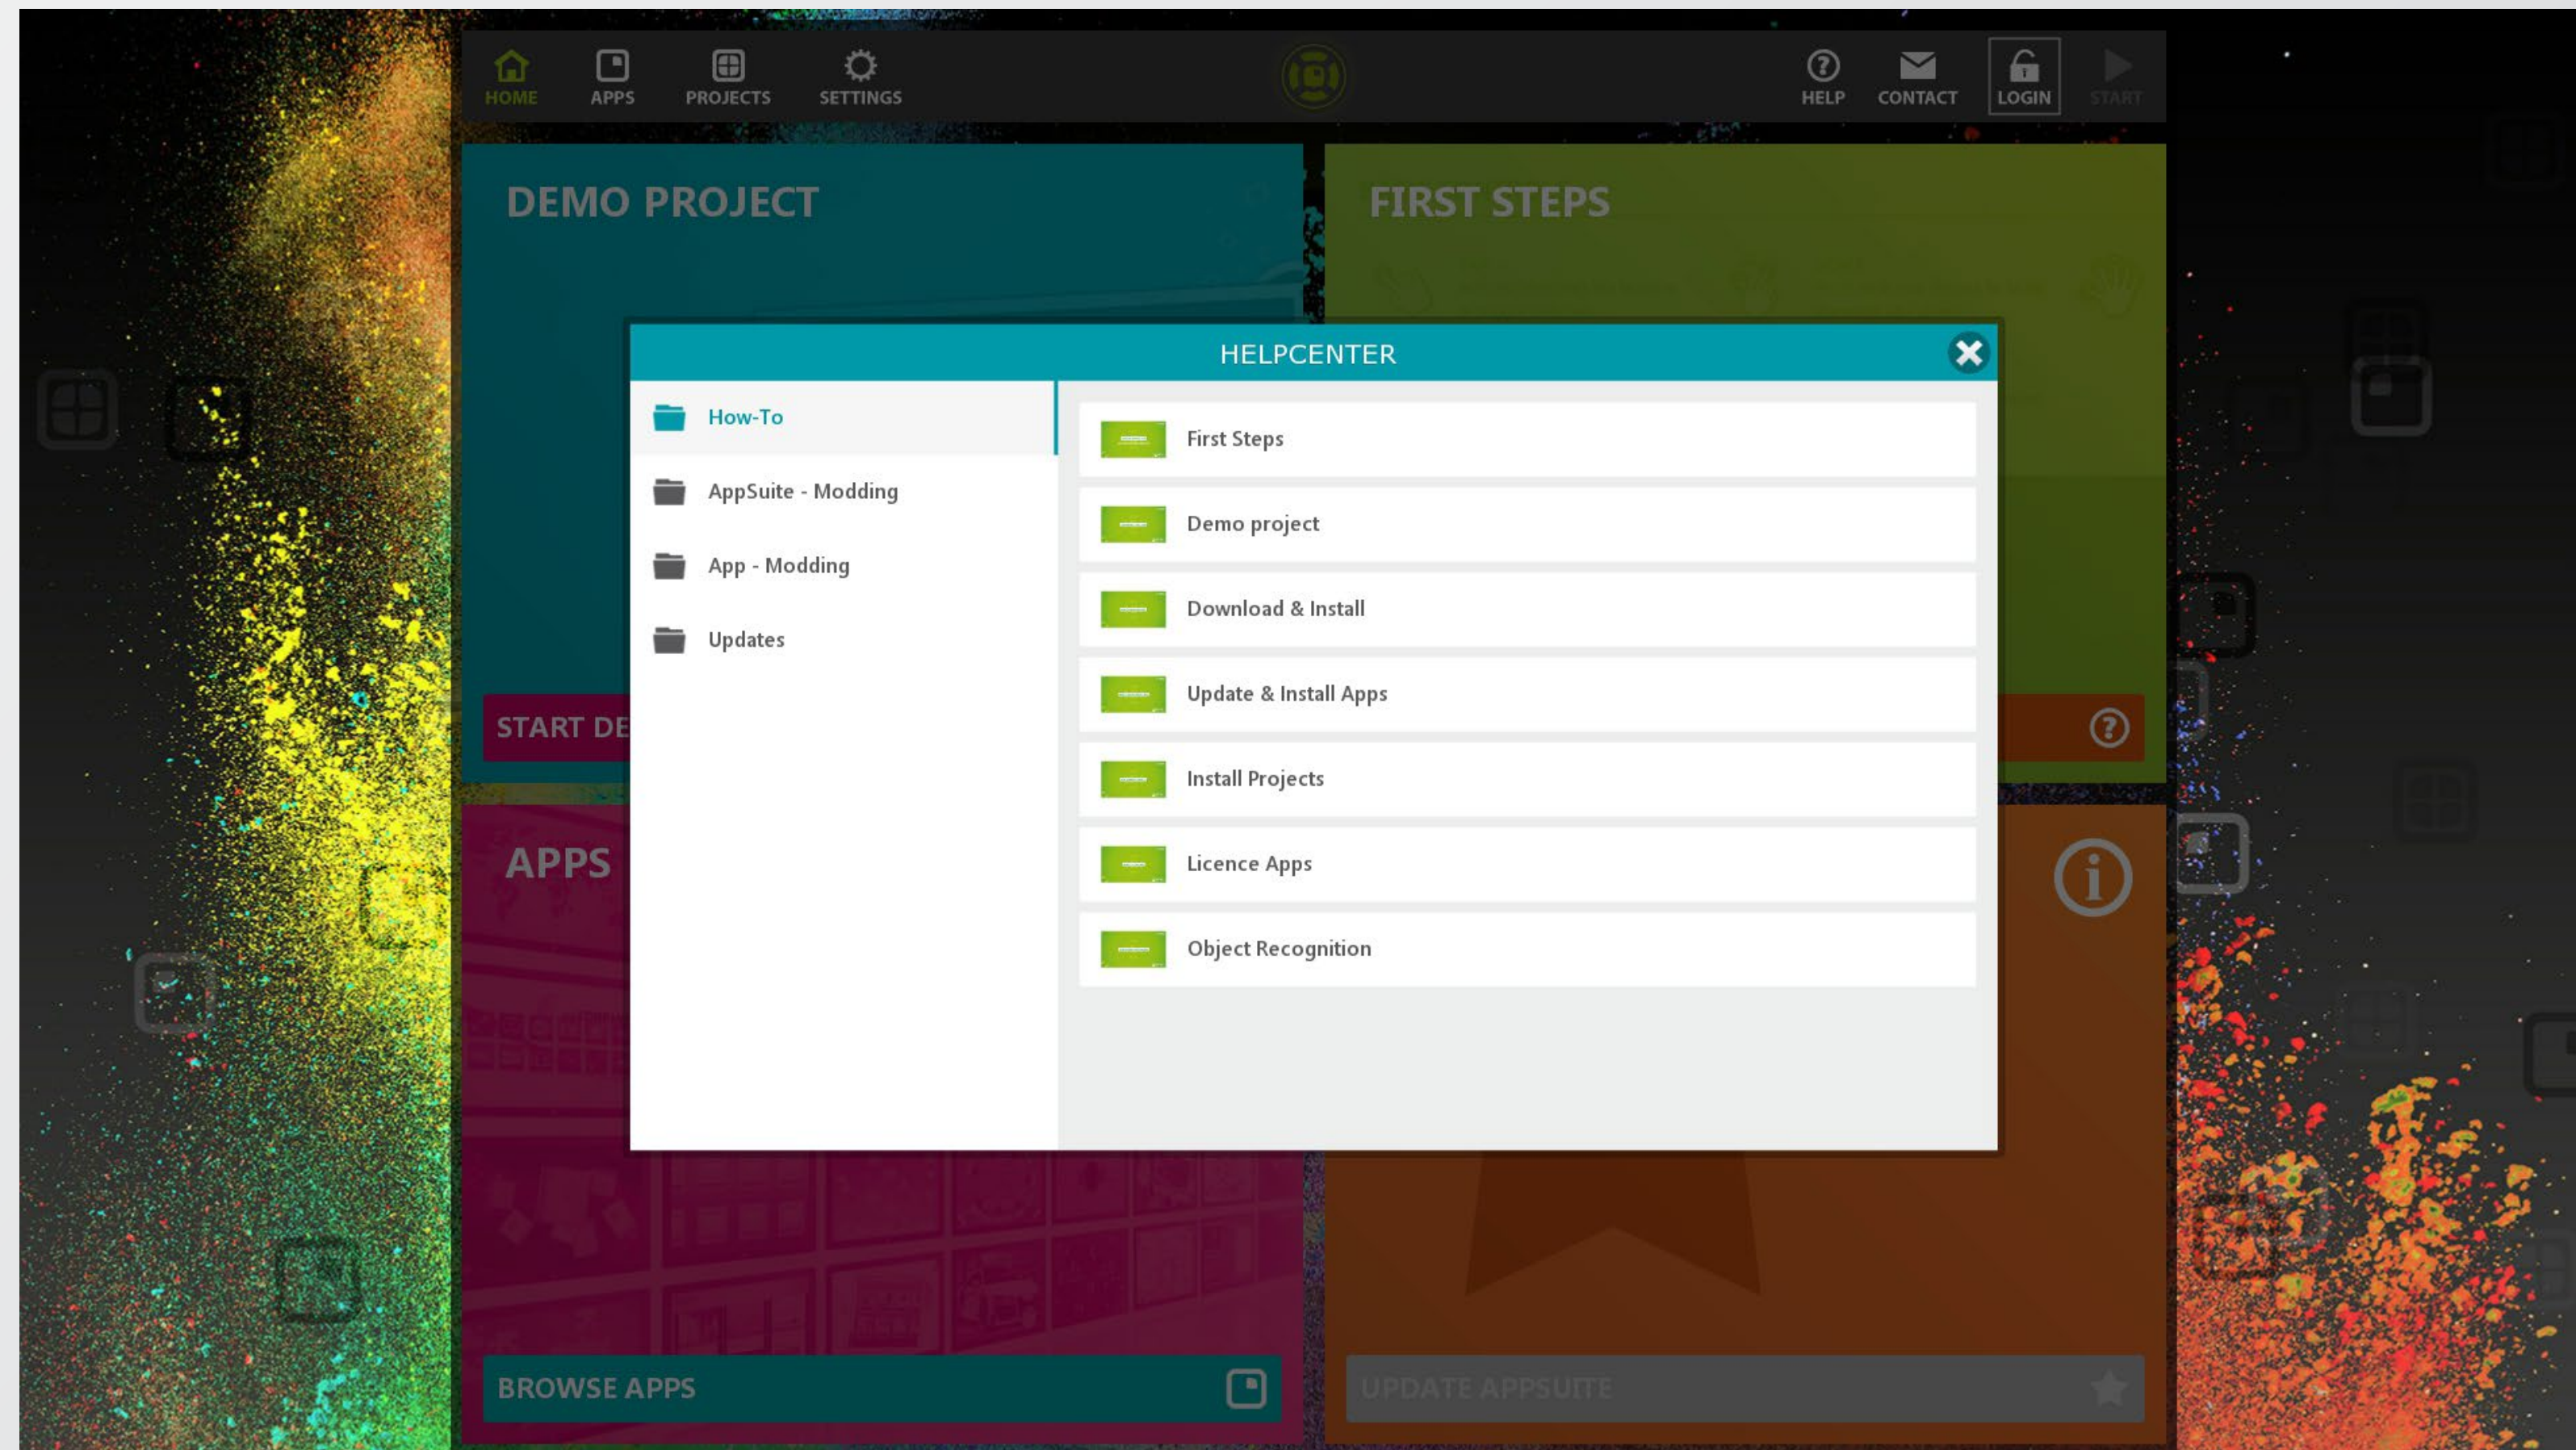

## APPSUITE: UPDATE 2.5

*Swipe left* to find out what's new!

SWIPE LEFT

# HELP CENTER **NEW**

The help center has been completely redesigned. It provides support for all basic features of the AppSuite. It can be opened via the new top right help button.

# CONTACT FORM **NEW**

The new contact function makes it possible to send questions, wishes, suggestions and criticism directly from the AppSuite to us.