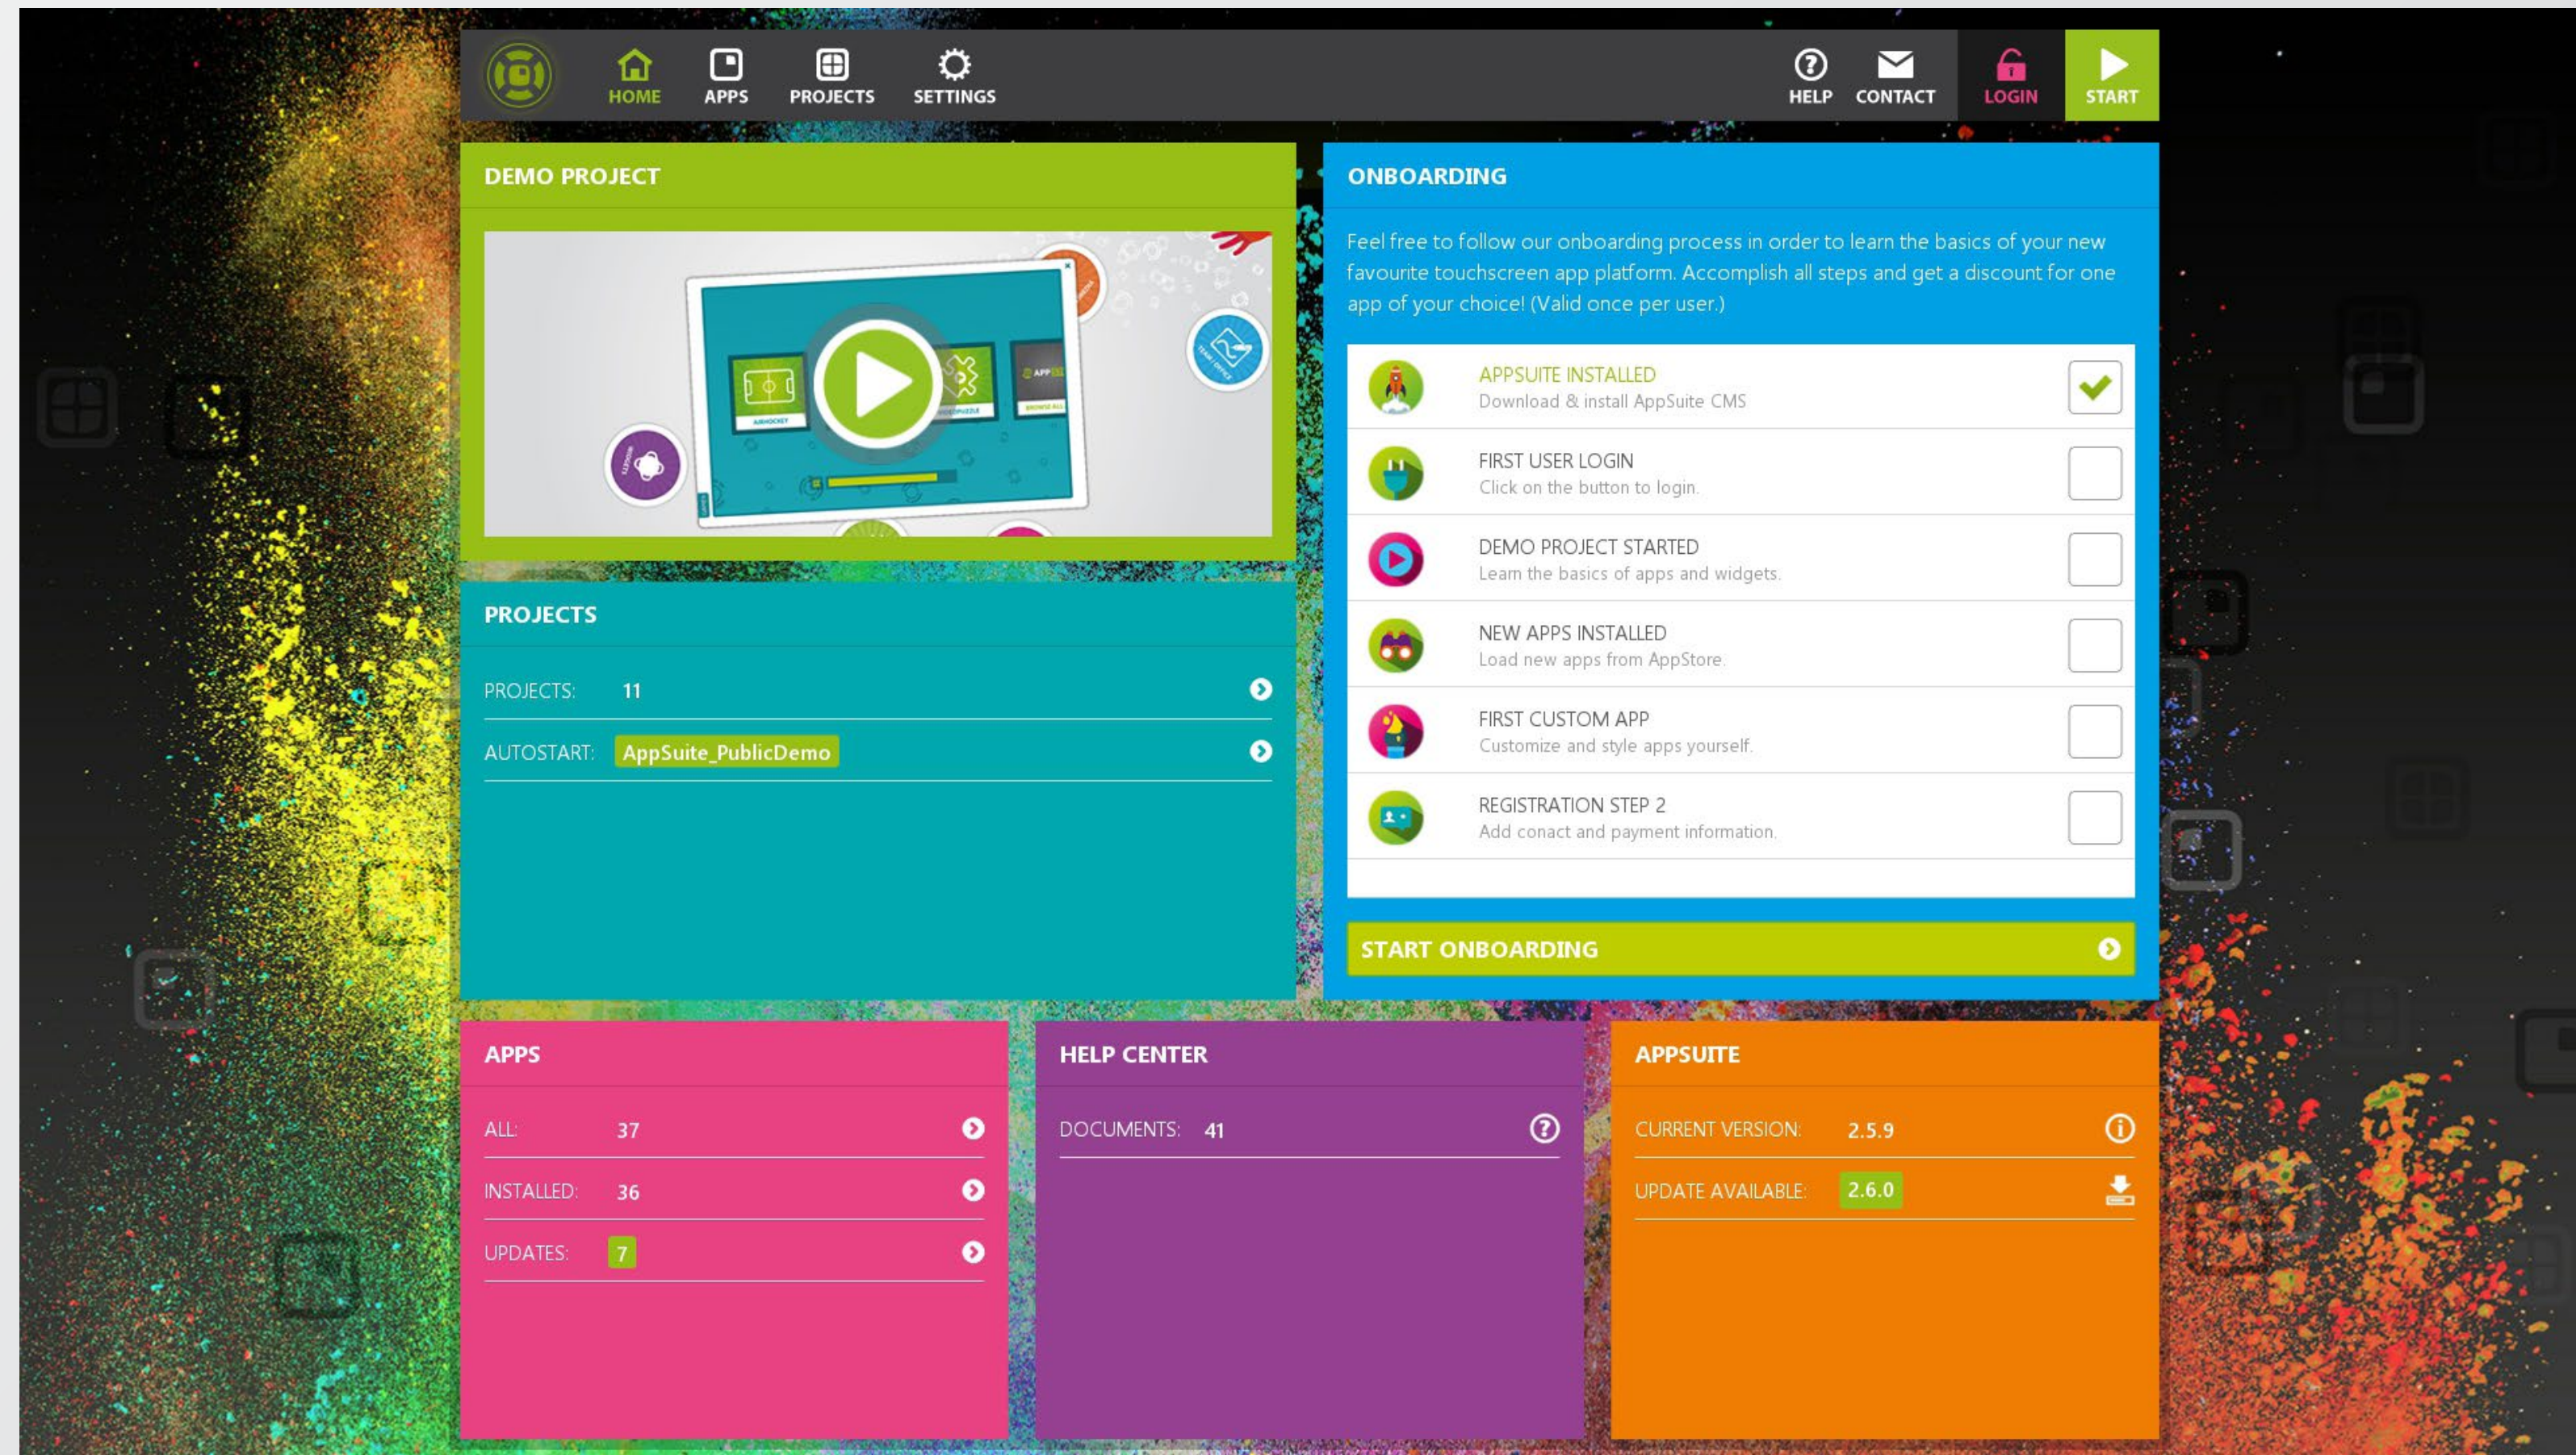

APPSUITE: UPDATE 2.6

Swipe left to find out what's new!

SWIPE LEFT

ONBOARDING NEW

ONBOARDING

Feel free to follow our onboarding process in order to learn the basics of your new favourite touchscreen app platform. Accomplish all steps and get a discount for one app of your choice! (Valid once per user.)

New users are now guided through AppSuite's most important functions by a so-called *Onboarding* system.

The current status is visualized on the new home screen, additional emails explain the next steps.

HOME SCREEN UPDATE

The initial home screen has been completely redesigned and serves now as your central dashboard.

On several tiles you'll find the most important information and links to projects, apps, the help center and the new onboarding system.

OBJECT RECOGNITION UPDATE

The algorithm for the recognition of objects by means of finger patterns has been completely revised to function more accurately and precisely.

MORE UPDATES

- + Help center: new tutorials
- + New setting to scale the size of terminal icons
- + New setting to scale the size of the 4-slice widget handler
- + New setting to scale the size of window's close icons
- + New setting for play-icon of video widget
- + Bugfixes
- + ... and many more!