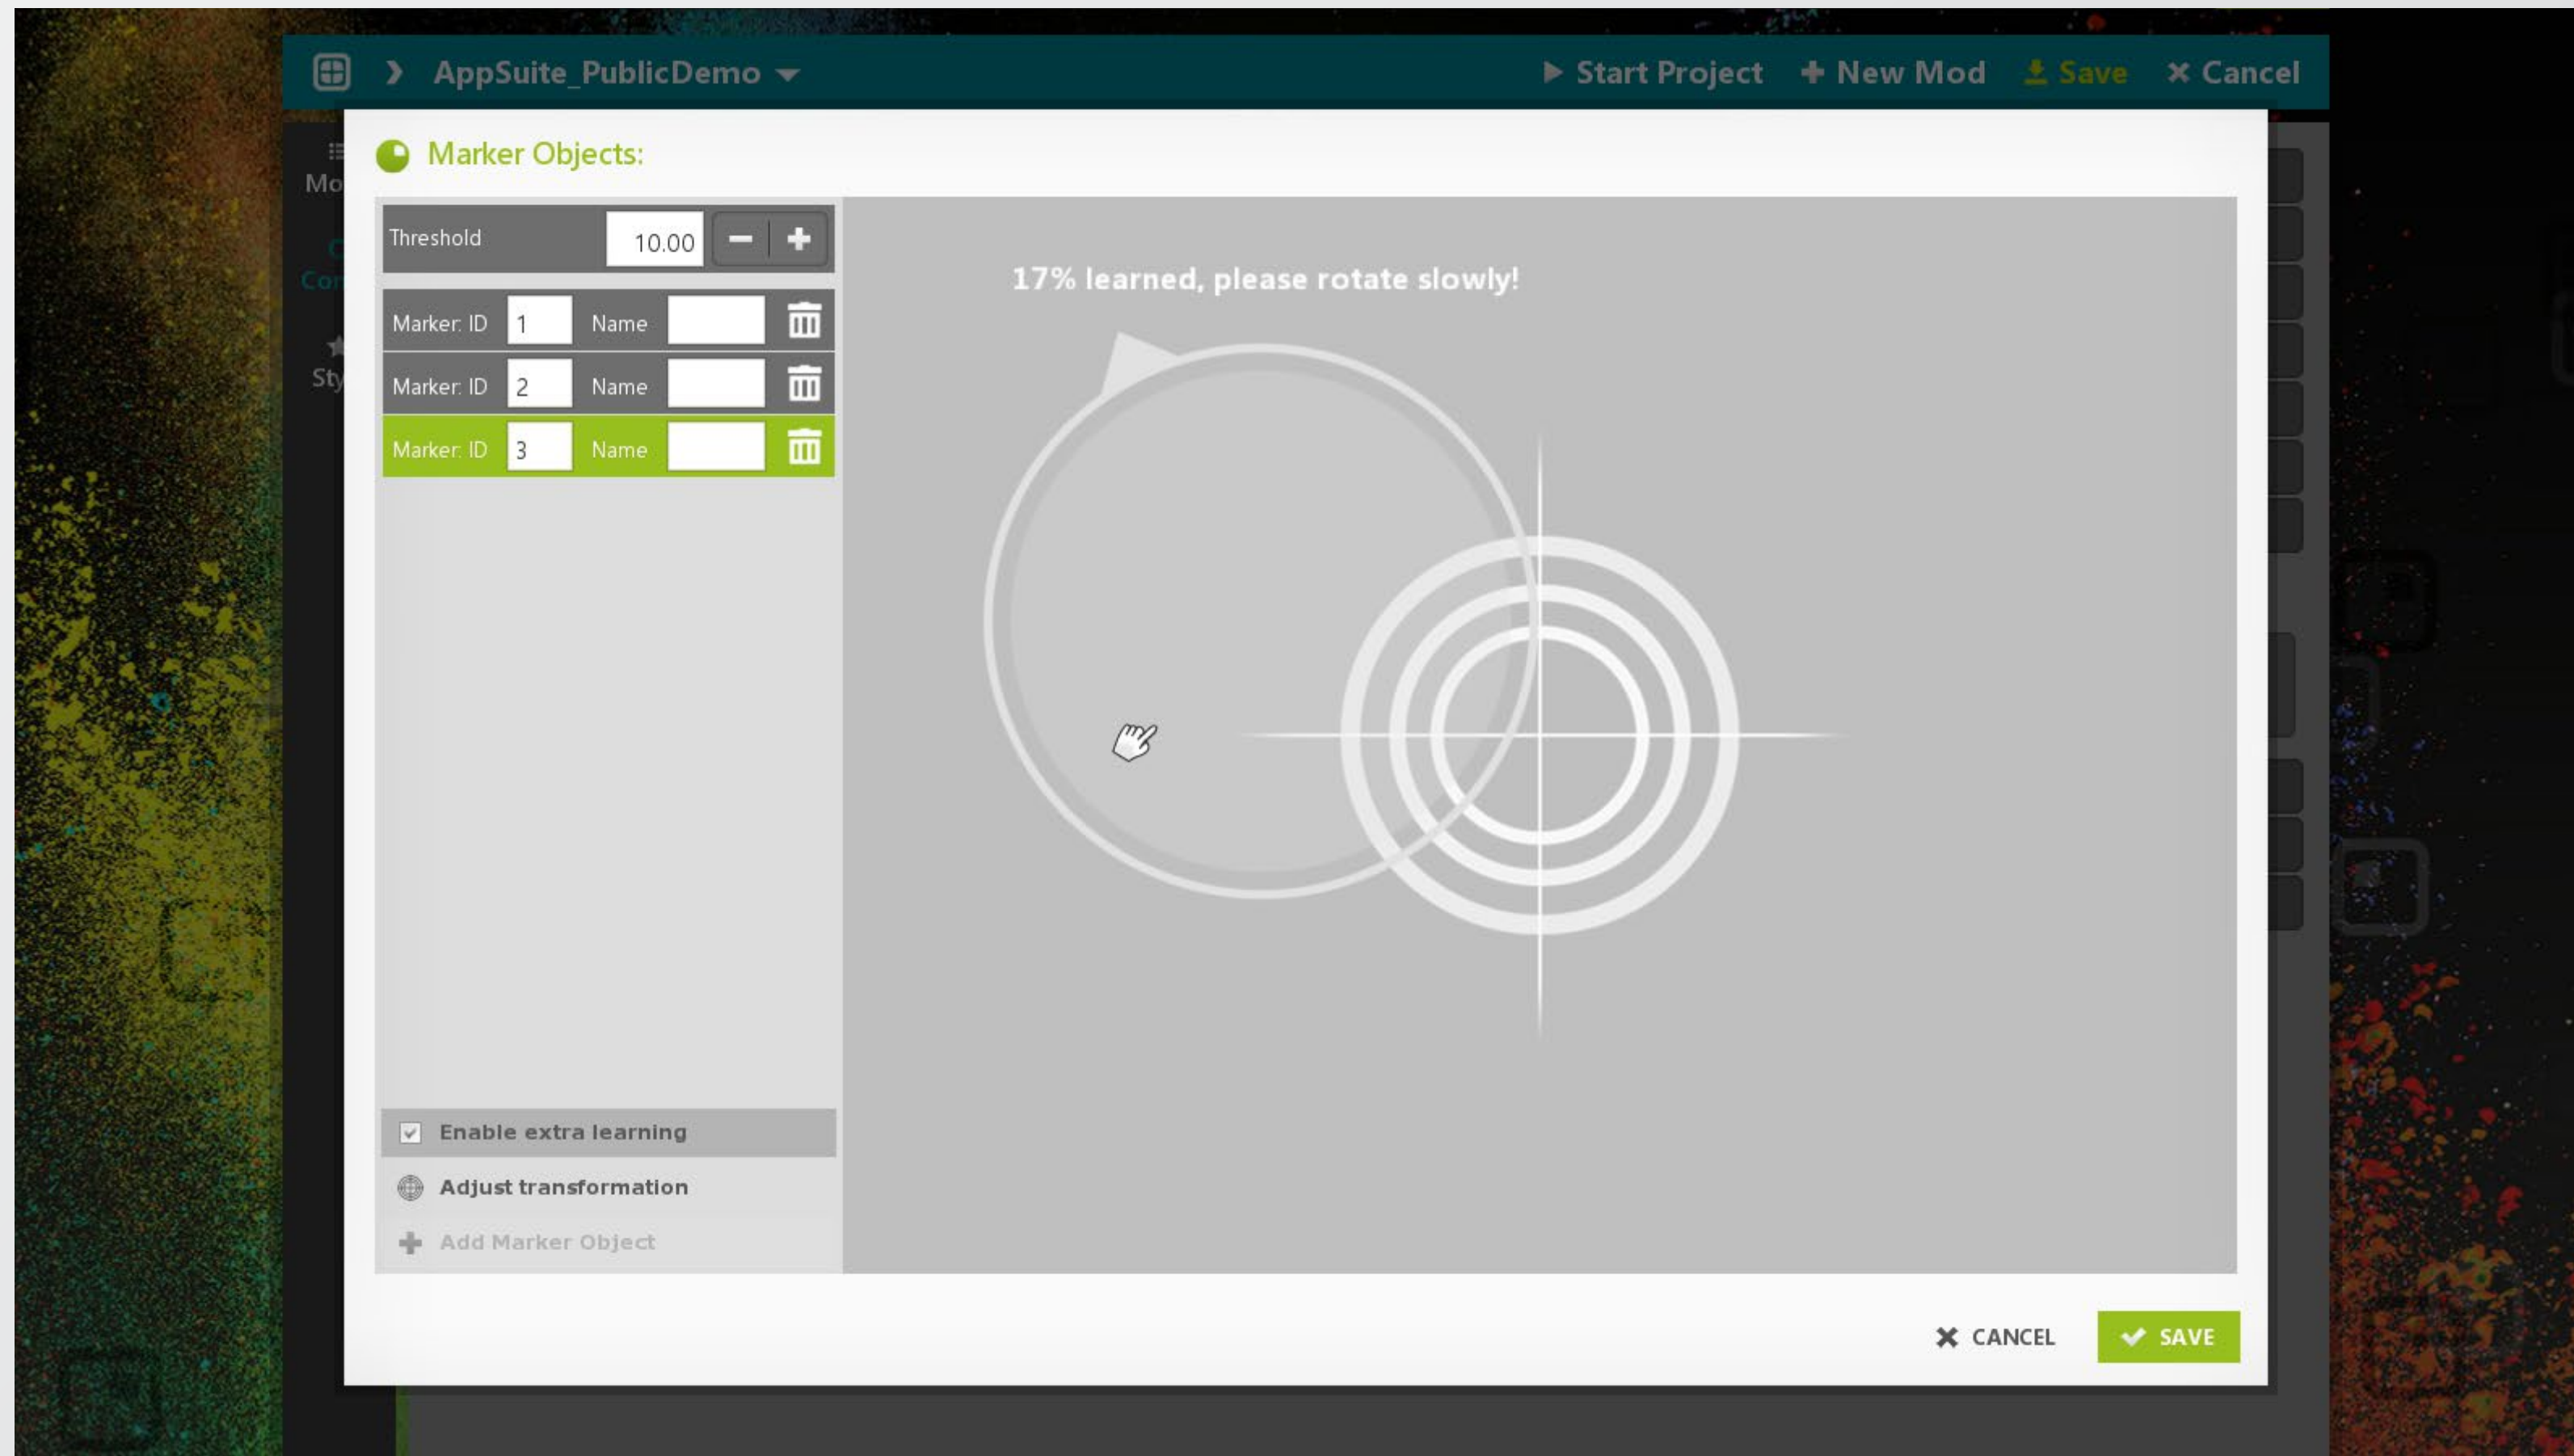

HOME SCREEN UPDATE

The initial home screen has been completely redesigned and serves now as your central dashboard.

On several tiles you'll find the most important information and links to projects, apps, the help center and the new onboarding system.

OBJECT RECOGNITION UPDATE

The algorithm for the recognition of objects by means of finger patterns has been completely revised to function more accurately and precisely.

MORE UPDATES

- + Help center: new tutorials
- + New setting to scale the size of terminal icons
- + New setting to scale the size of the 4-slice widget handler
- + New setting to scale the size of window's close icons
- + New setting for play-icon of video widget
- + Bugfixes
- + ... and many more!