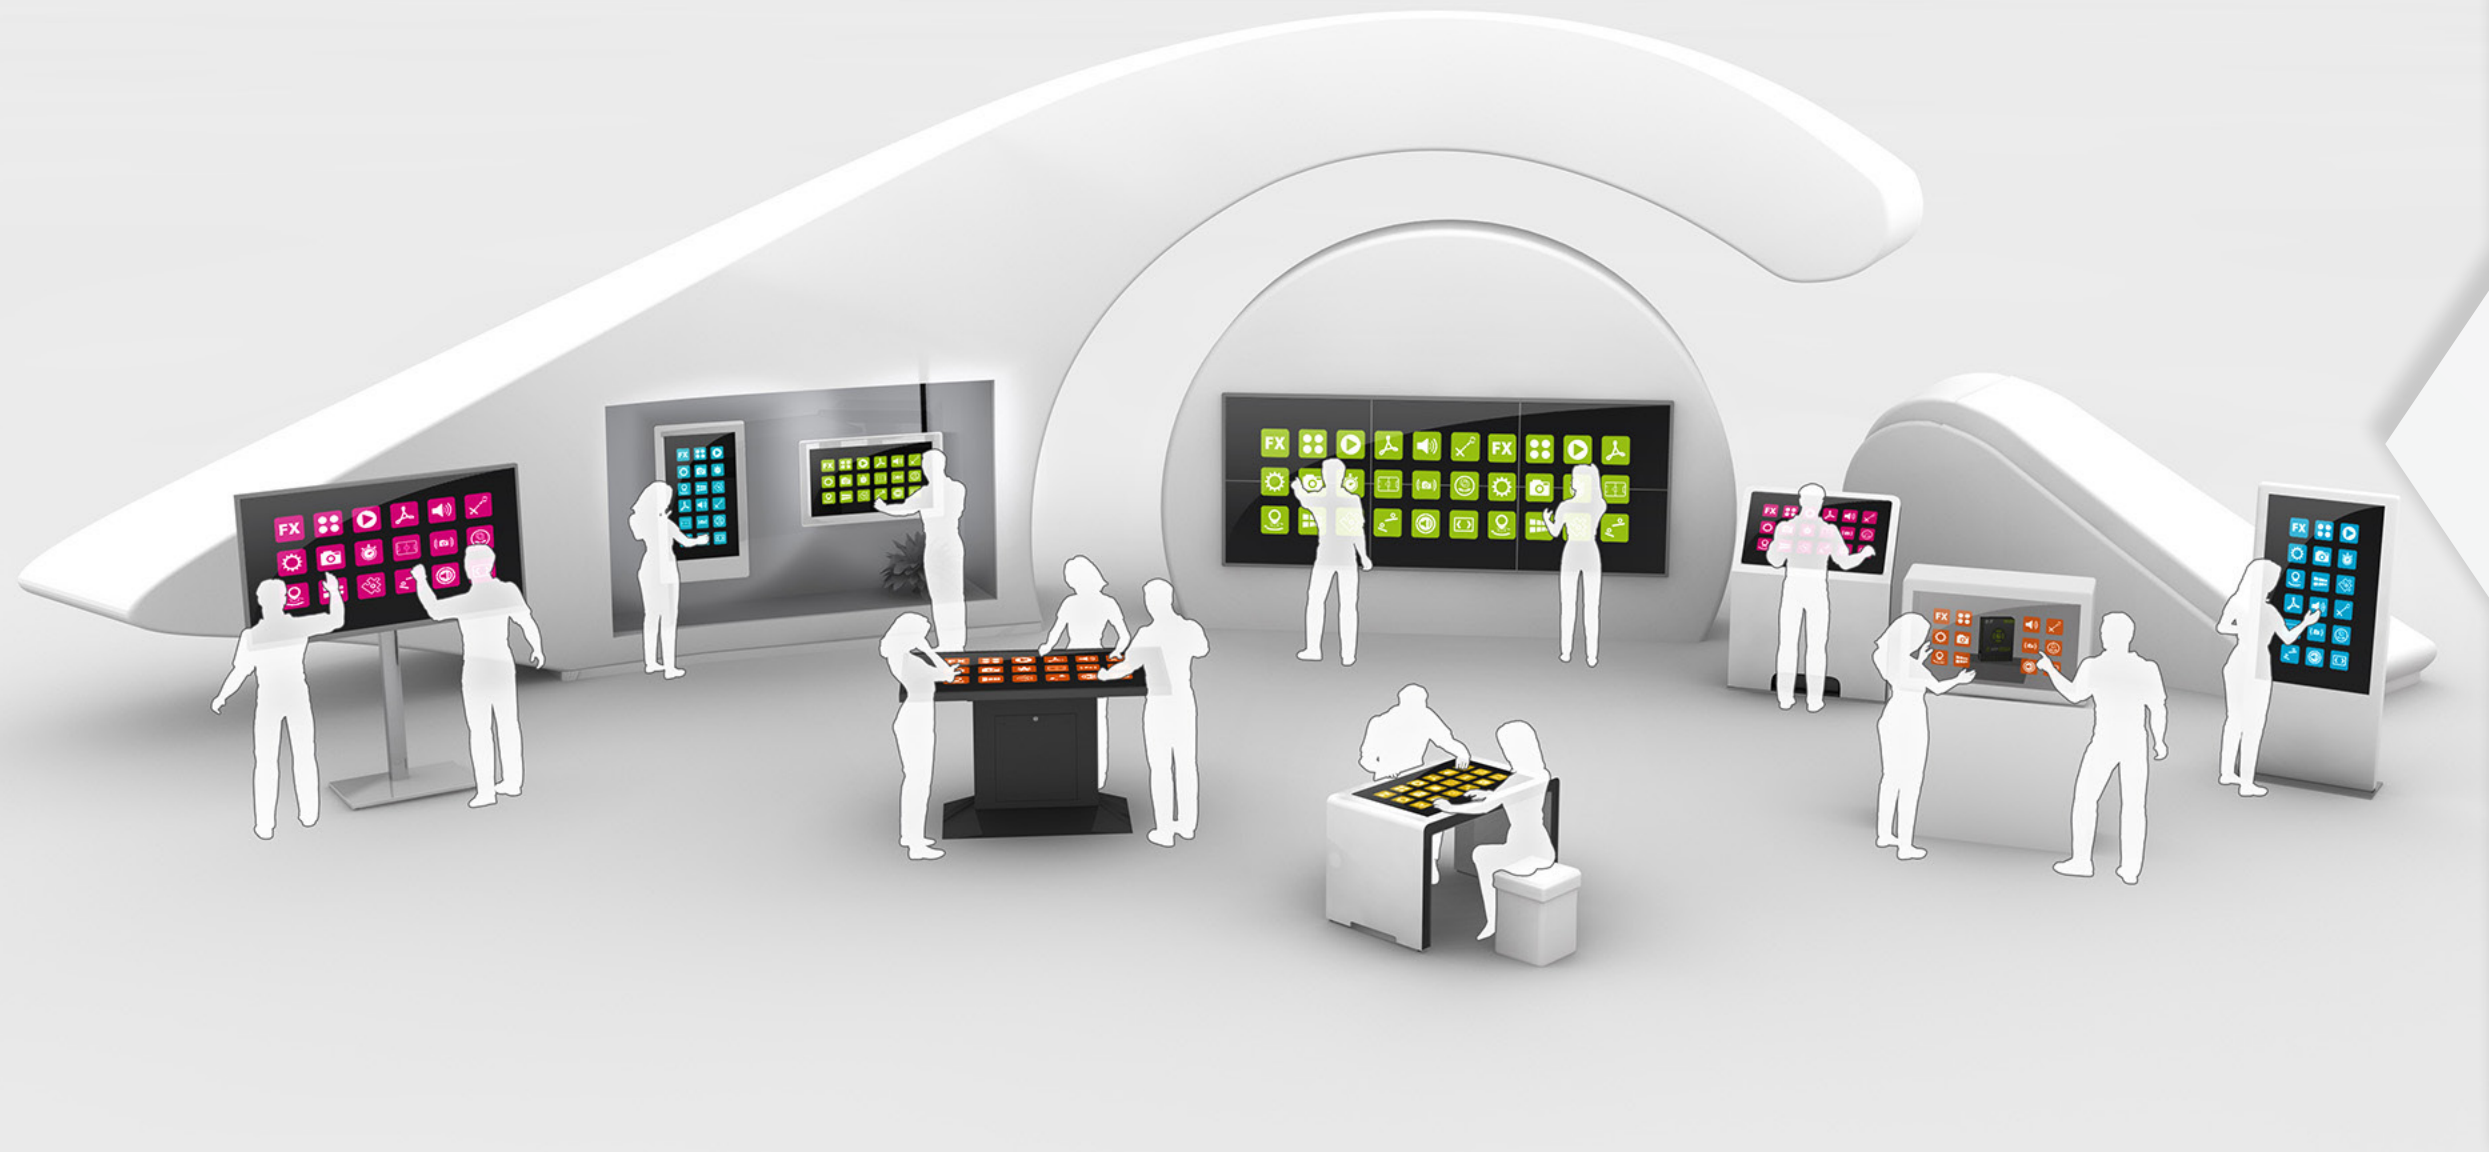

## INTERACTIVE DIGITAL SIGNAGE

- OPERATING HOURS**  
24
- MULTITOUCH TECHNOLOGY**  
Hand icon
- MULTIUSER**  
Two hands icon
- OBJECT RECOGNITION**  
Face icon
- APP STORE**  
App store icon

Any duplication, publication or any other transfer of this document and the information contained therein to third parties is not permitted.

## B2B TOUCHSCREEN APP PLATFORM

Every touchscreen hardware needs a corresponding software to make optimal use of the advantages of large interactive displays. With the **eyefactive app store**, a whole platform with *customizable, ready-to-use* apps for all touchscreen systems is available.