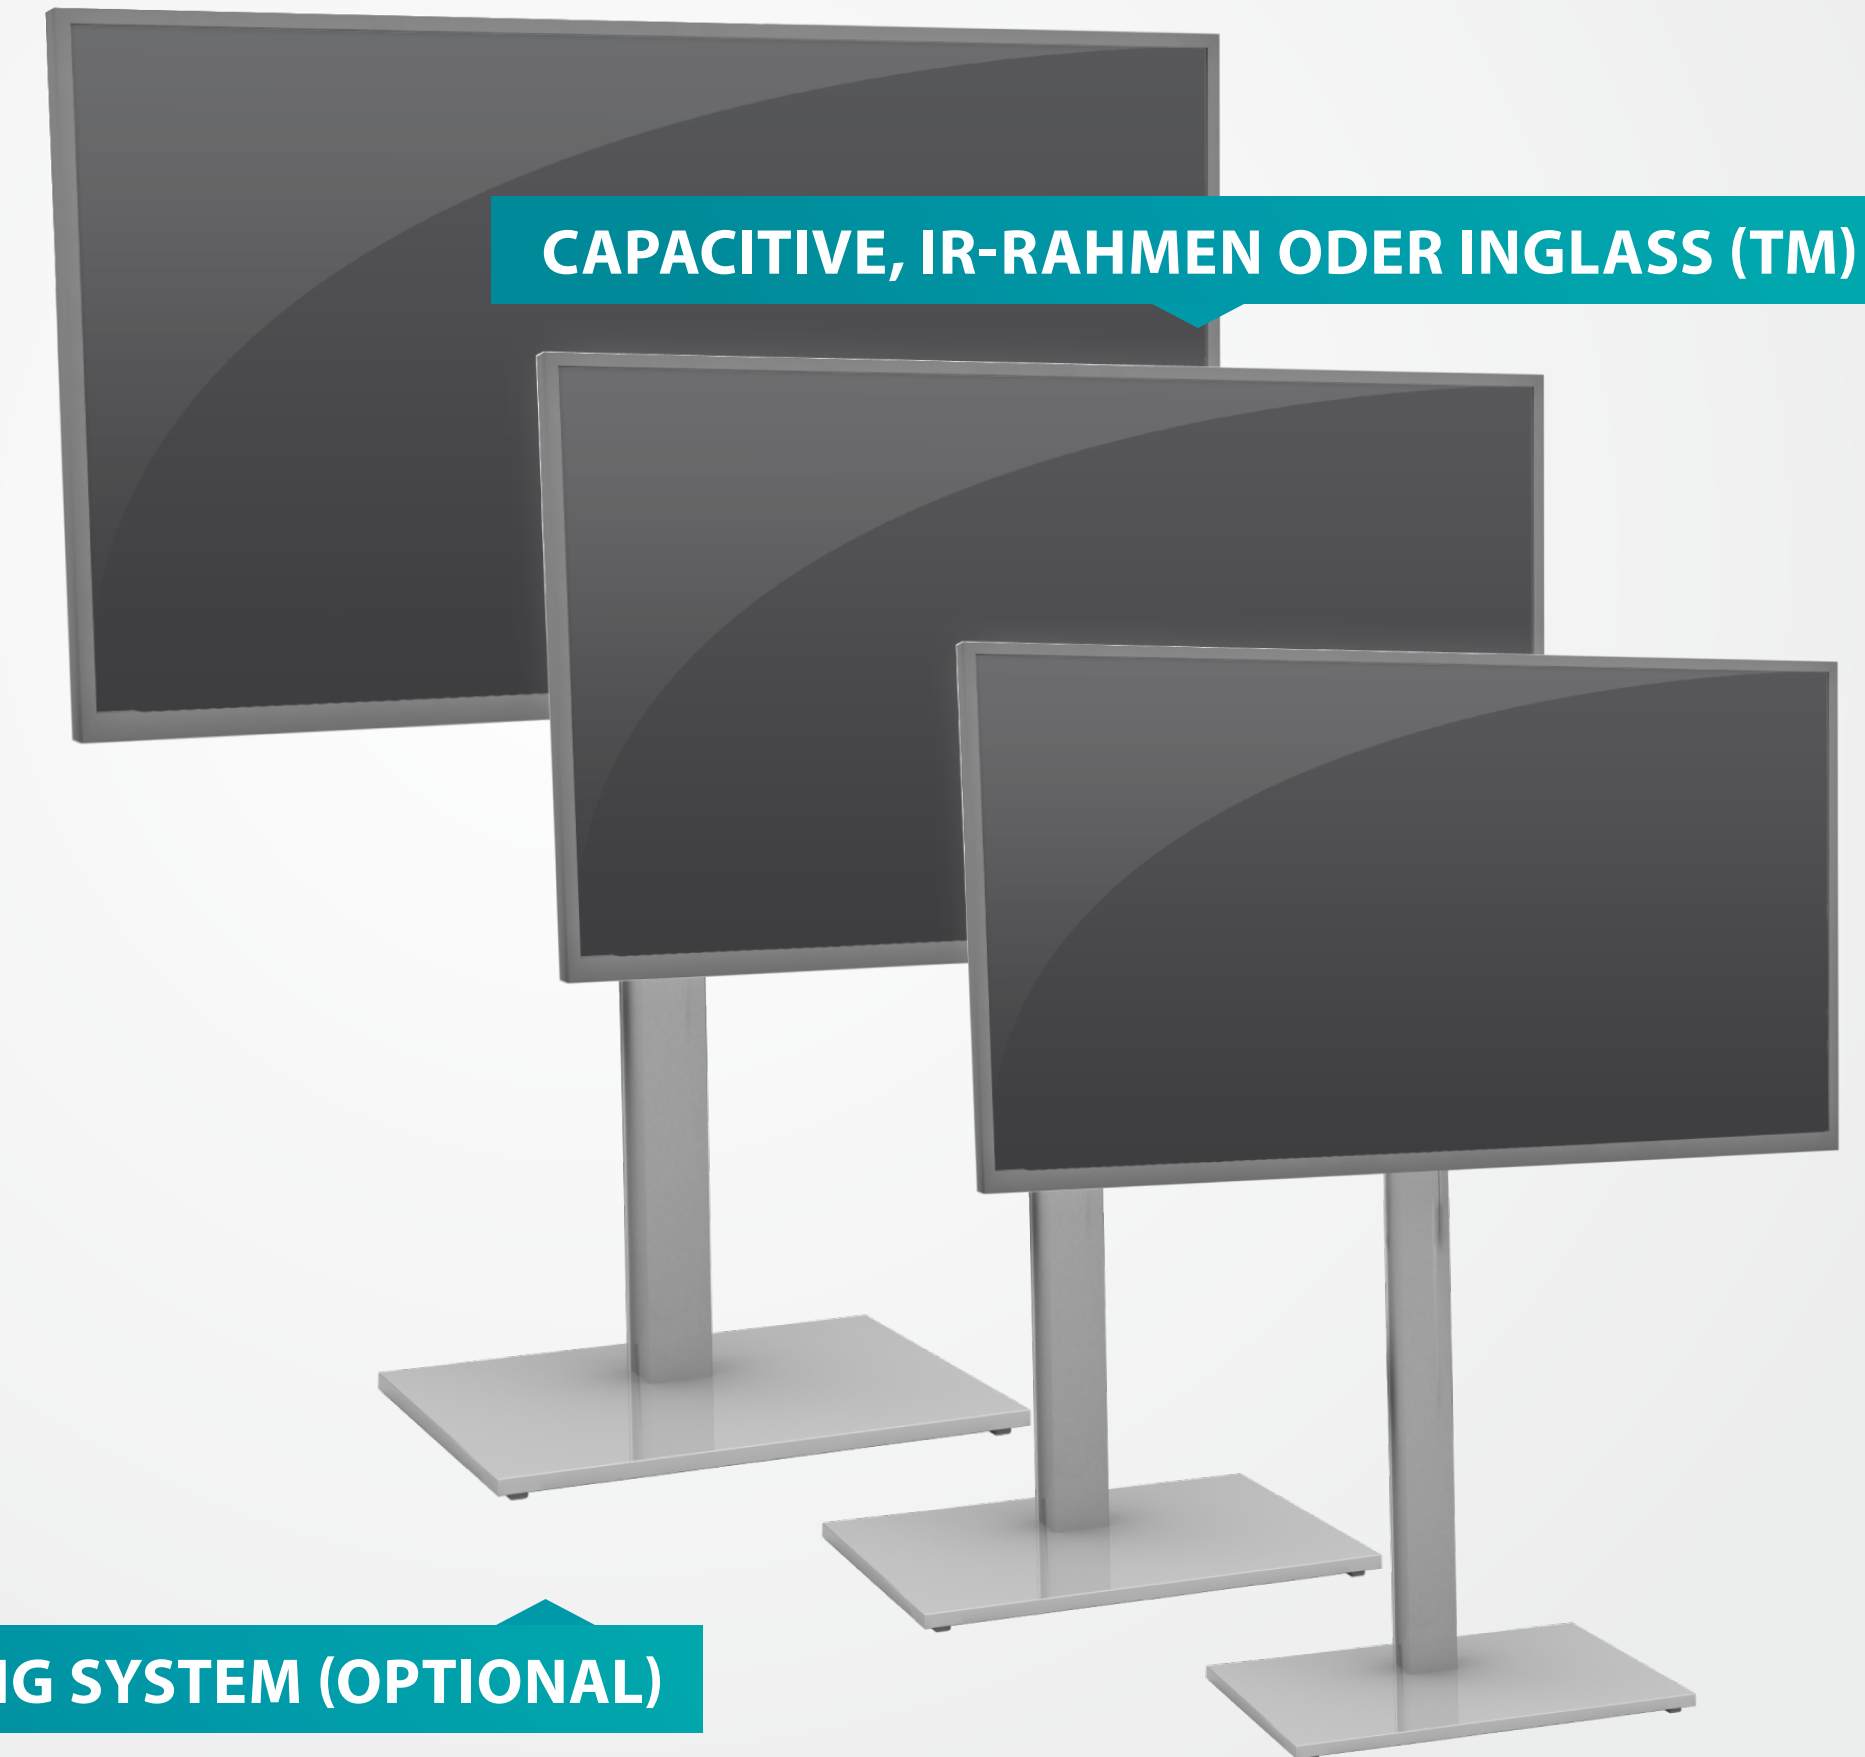

SPECS & FEATURES

Typical display size

LCD / 24" - 98"

Resolution

FullHD, 4K or 8K

Touch technology

Capacitive, IR Frame or InGlass™

Touch points

10-60

We work with the best manufacturers around the globe to provide optimal touch solutions.

HIGH-RESOLUTION LCD DISPLAY

CAPACITIVE, IR-RAHMEN ODER INGLASS (TM)

MOUNTING SYSTEM (OPTIONAL)

SPECS & FEATURES

Display / Size

LCD Display Matrix

Bezel

5-10mm

Touch technology

IR Frame (optical)

Touch points

8-32

NEXT STEPS: CHECKLIST

TYPE

Would you like to install a table, terminal, stele or wall mounted video wall? Do you need a mounting system?

FORMAT

Vertical screens can be viewed in either portrait or landscape format, tables could be approached from four sides.