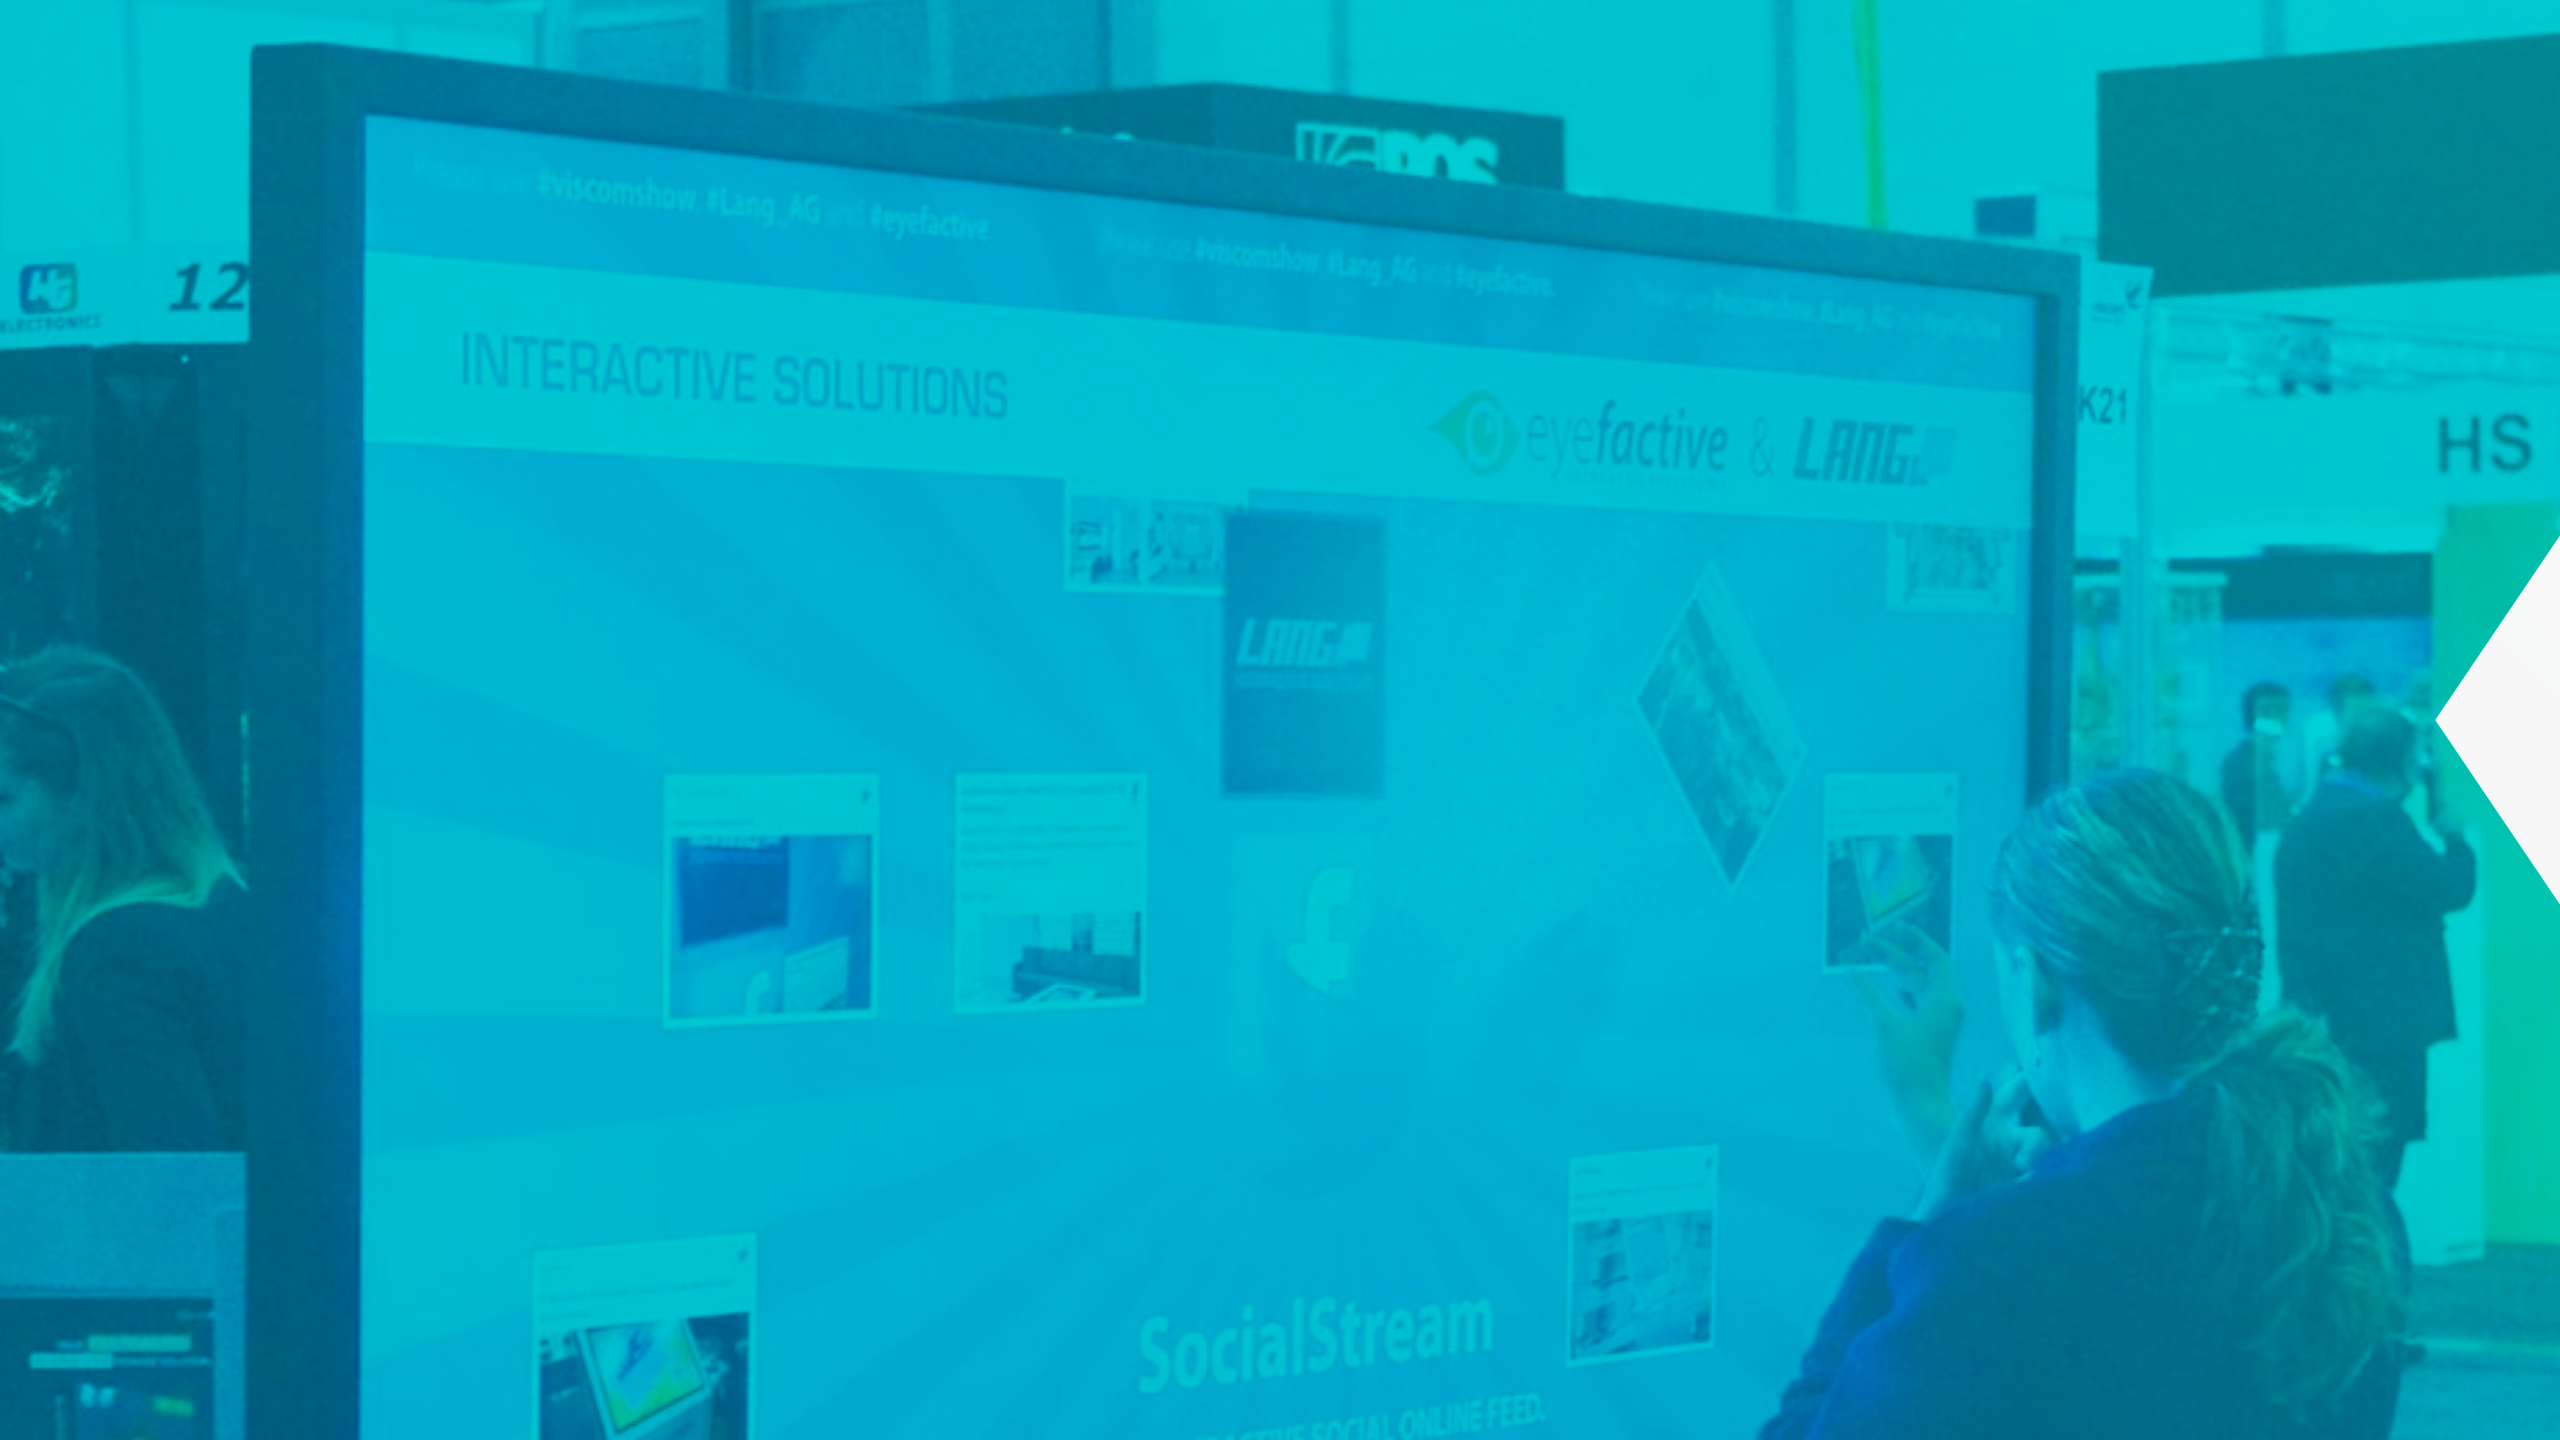

CAPACITIVE / IR-FRAME / INGLASS™

LCD TOUCHSCREENS & INTERACTIVE VIDEO WALLS

HIGH-RESOLUTION TOUCHSCREENS

FullHD, 4K or 8K with up to 80 touch points
plus object-recognition.

MULTITOUCH VIDEO WALLS

Special format display walls with the best IR touch frames.

NEXT STEPS: CHECKLIST

TYPE

Would you like to install a table, terminal, stele or wall mounted video wall? Do you need a mounting system?

FORMAT

Vertical screens can be viewed in either portrait or landscape format, tables could be approached from four sides.