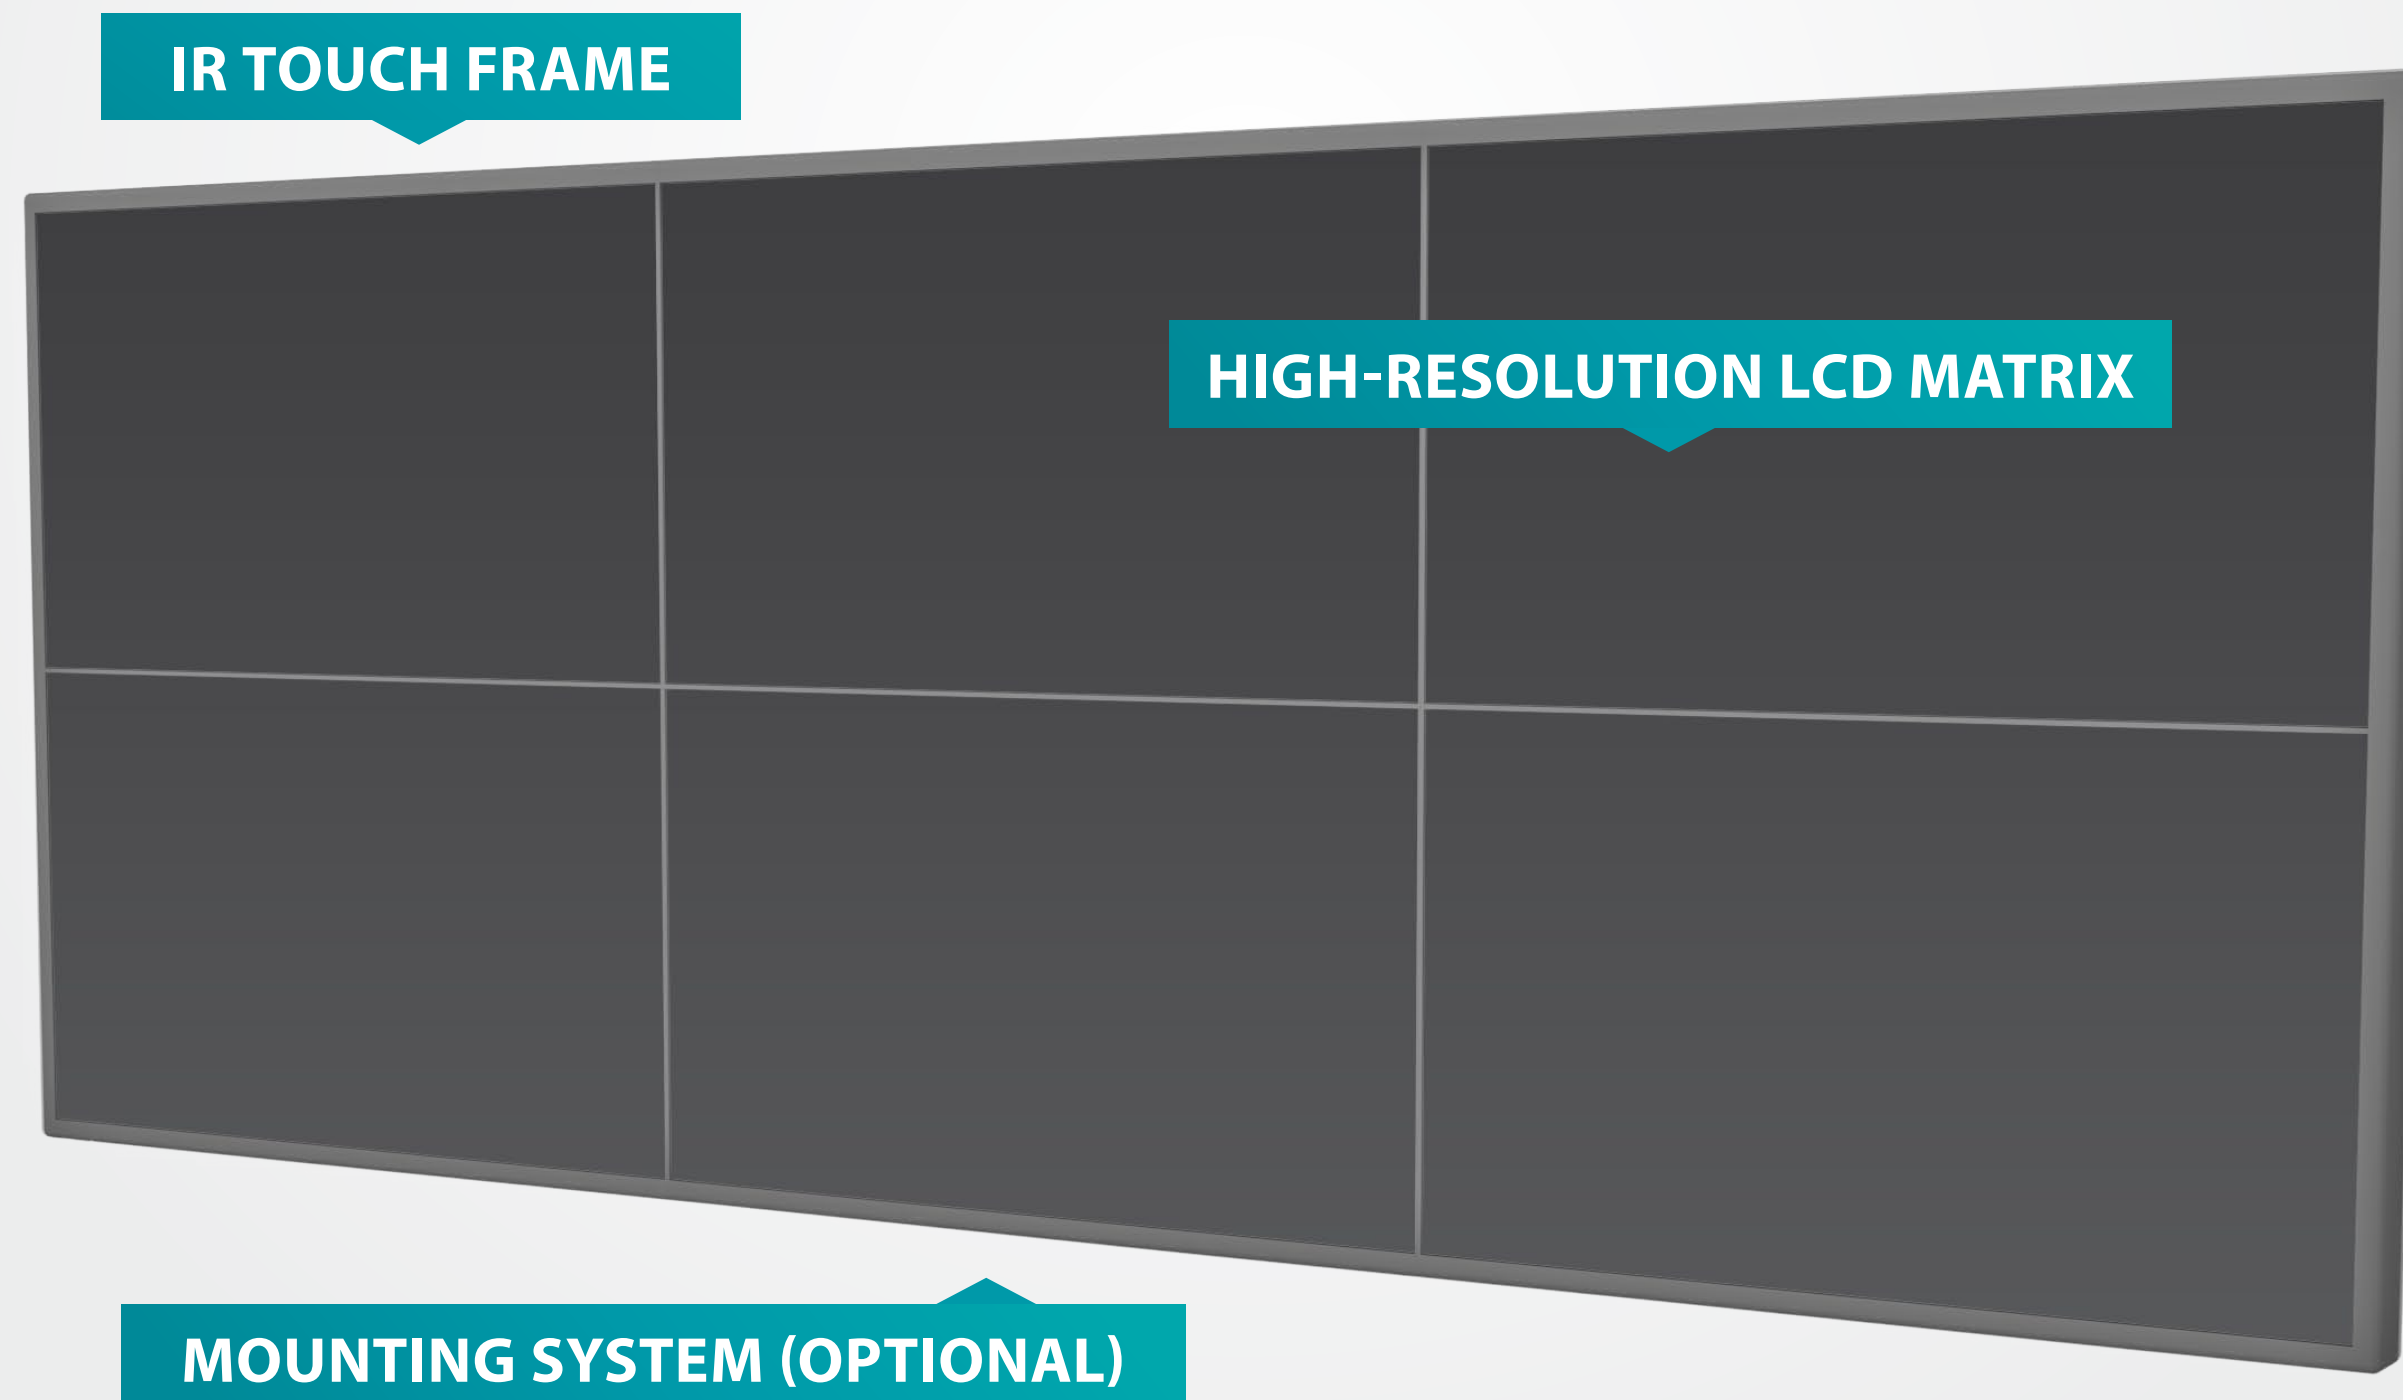

Display / Size

LCD Display Matrix

Bezel

5-10mm

Touch technology

IR Frame (optical)

Touch points

8-32

TECHNOLOGIES: COMPARISON

	CAPACITIVE	IR-FRAME	CAMERAS (EYEFACTIVE)
SETUP / TRACKING	LCD + Touch foil (Capacitive)	LCD + Touch frame (IR / optical sensors)	Rear projection + Touch cameras (IR / cameras / EVOVIS)
TYPICAL SCREEN SIZE	24" - 84"	40" - 98"	120" - 2000"+
BEZEL	> 5mm	> 5mm	Seamless (<i>Edge-blending</i>)
TOUCH POINTS	10 - 80	8 - 32	65.000
OBJECT RECOGNITION	★ (Finger pattern)	★ (Finger pattern)	★★★ (Easily printable stickers)
INSTALLATION	★★★	★★	★
RECOMMENDED FOR	Single screens (FullHD / 4K / 8K) 	Single screens / Video walls (FullHD / 4K / 8K) 	Special formats / Tables (<i>Edge-blended</i> seamless screens, round & curved shapes) 

NEXT STEPS: CHECKLIST

TYPE

Would you like to install a table, terminal, stele or wall mounted video wall? Do you need a mounting system?

FORMAT

Vertical screens can be viewed in either portrait or landscape format, tables could be approached from four sides.

RESOLUTION

Single screens range from FullHD, 4K up to UltraHD (8K), while special format displays have individual resolutions.

TOUCH TECHNOLOGY

Simultaneously touch points and users should match with the screen size. What about object recognition?